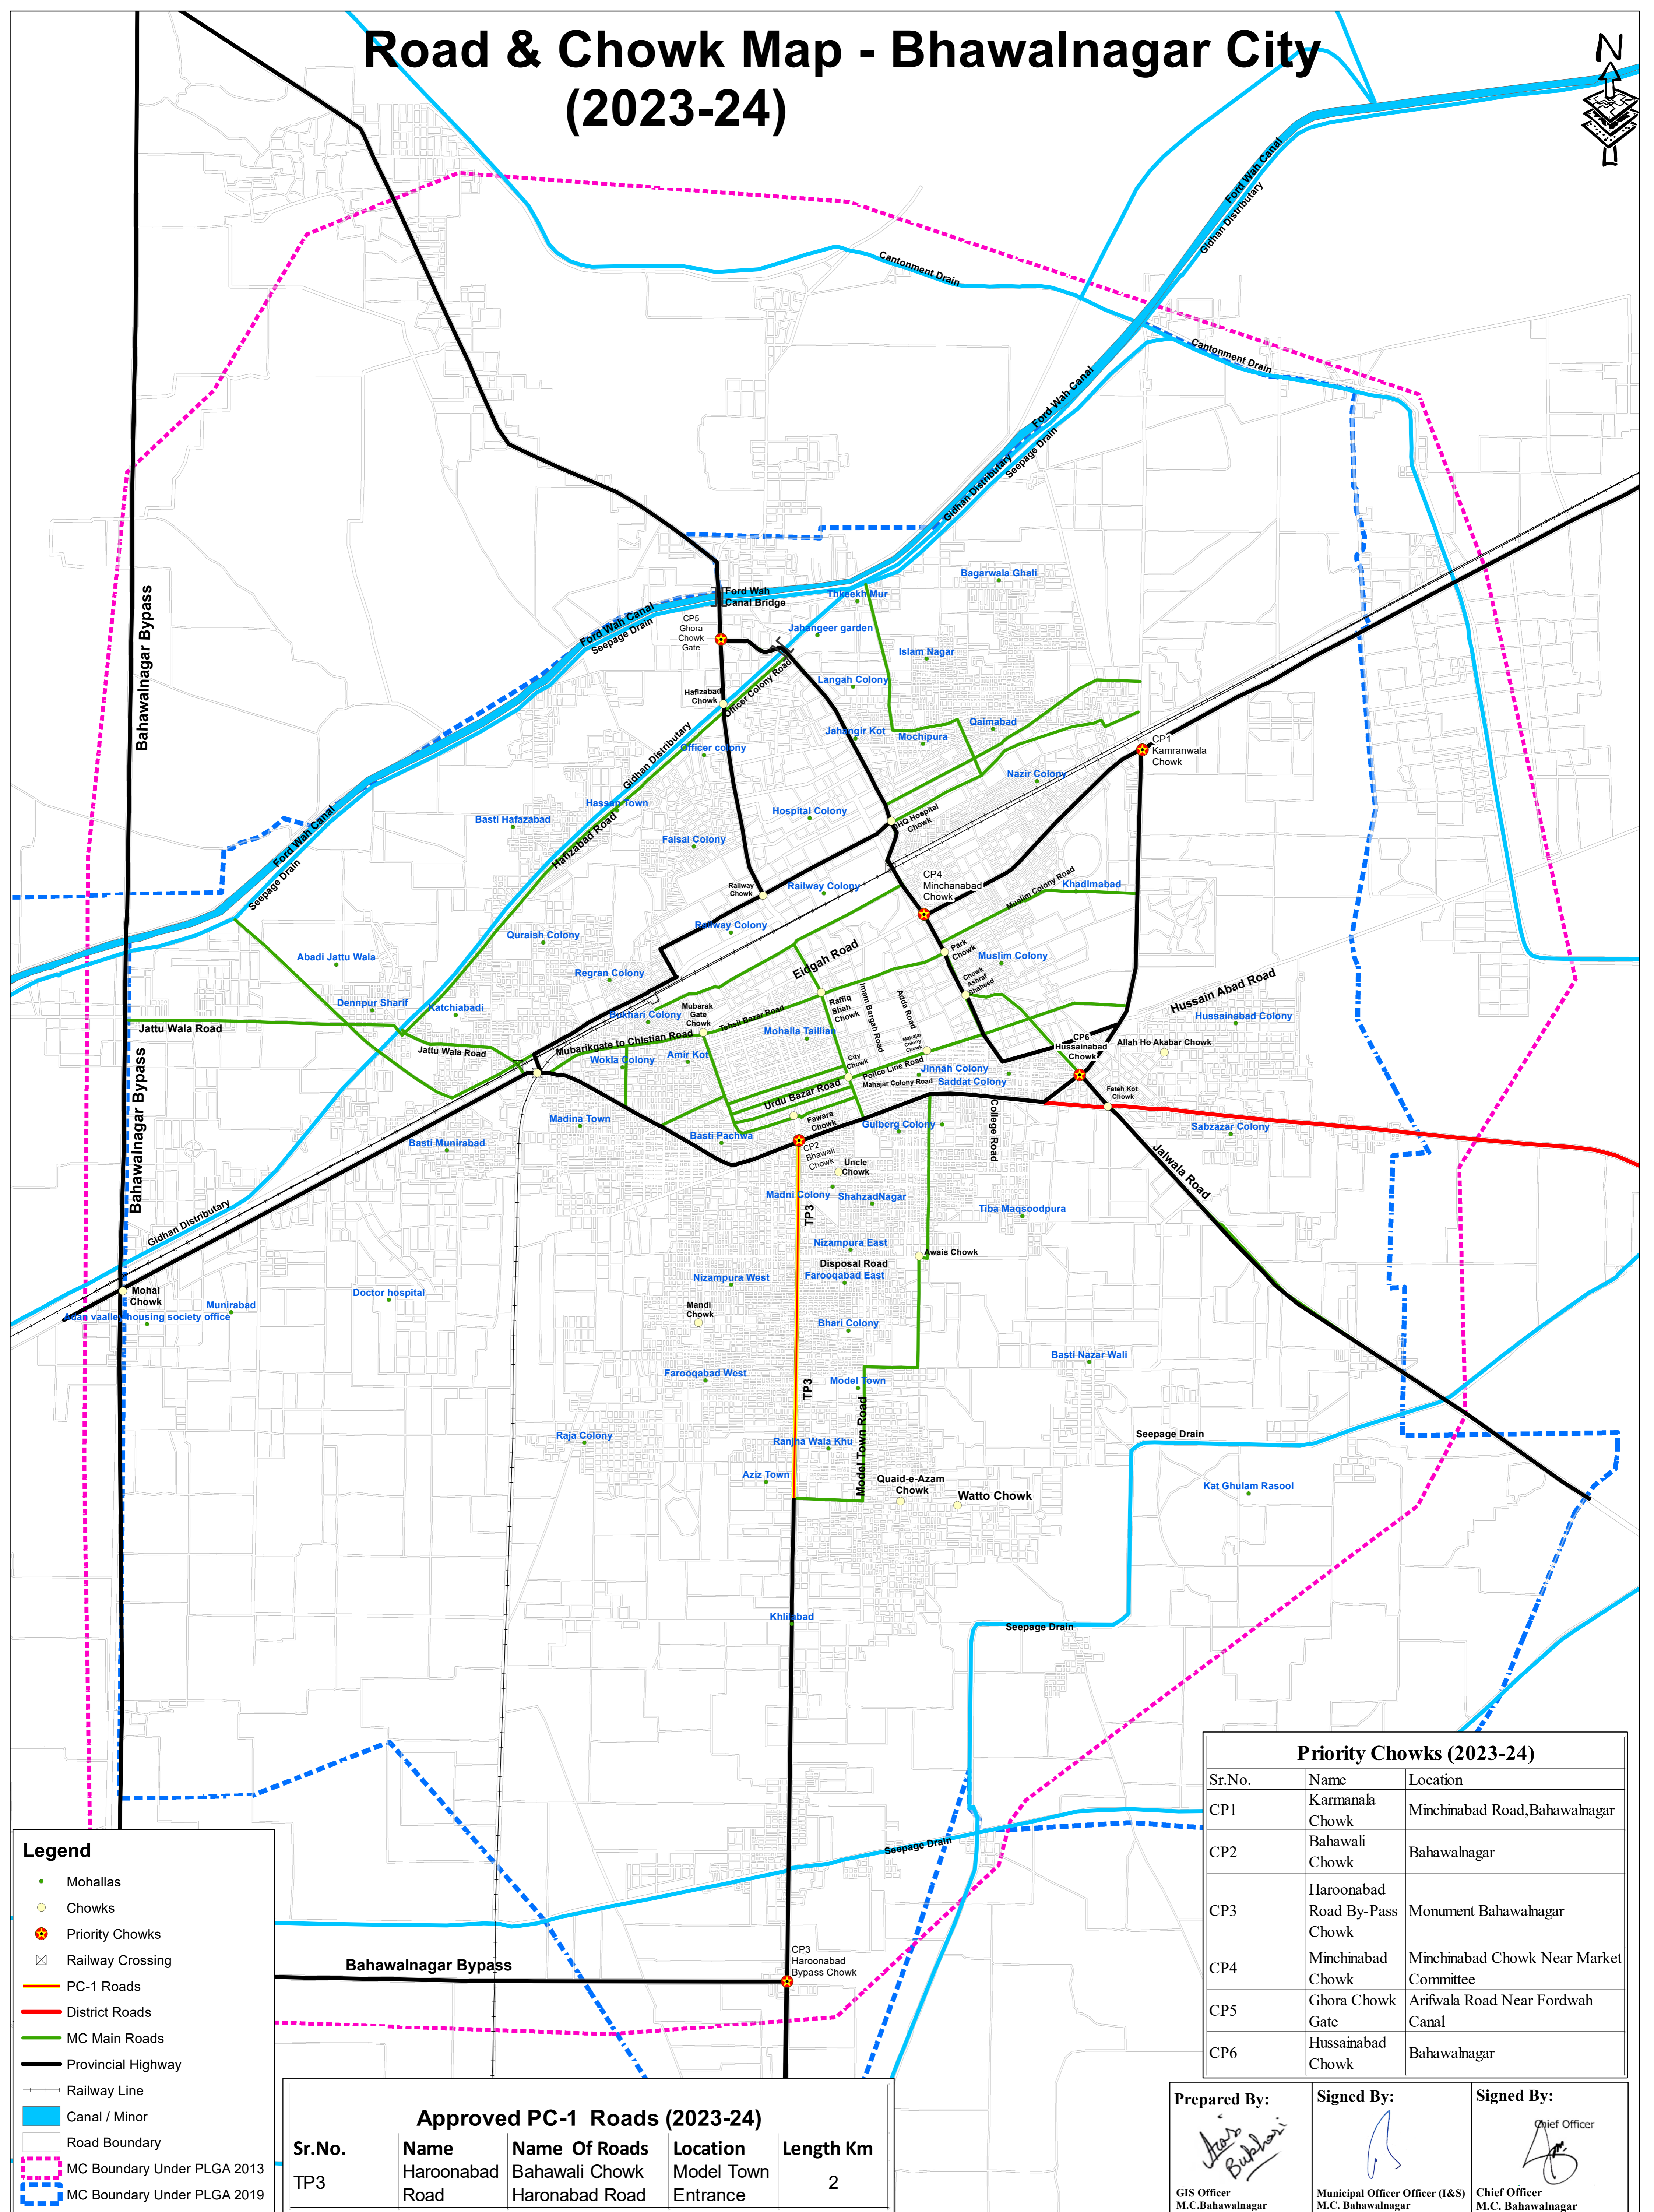

Road & Chowk Map - Bahawalnagar City (2023-24)

Legend

- Mohallas
- Chowks
- Priority Chowks
- Railway Crossing
- PC-1 Roads
- District Roads
- MC Main Roads
- Provincial Highway
- Railway Line
- Canal / Minor
- Road Boundary
- MC Boundary Under PLGA 2013
- MC Boundary Under PLGA 2019

Approved PC-1 Roads (2023-24)

Sr.No.	Name	Name Of Roads	Location	Length Km
TP3	Haronabad Road	Bahawali Chowk Haronabad Road	Model Town Entrance	2

Priority Chowks (2023-24)

Sr.No.	Name	Location
CP1	Karmanala Chowk	Minchinabad Road, Bahawalnagar
CP2	Bahawali Chowk	Bahawalnagar
CP3	Haronabad Road By-Pass Chowk	Monument Bahawalnagar
CP4	Minchinabad Chowk	Minchinabad Chowk Near Market Committee
CP5	Ghora Chowk Gate	Arifwala Road Near Fordwah Canal
CP6	Hussainabad Chowk	Bahawalnagar