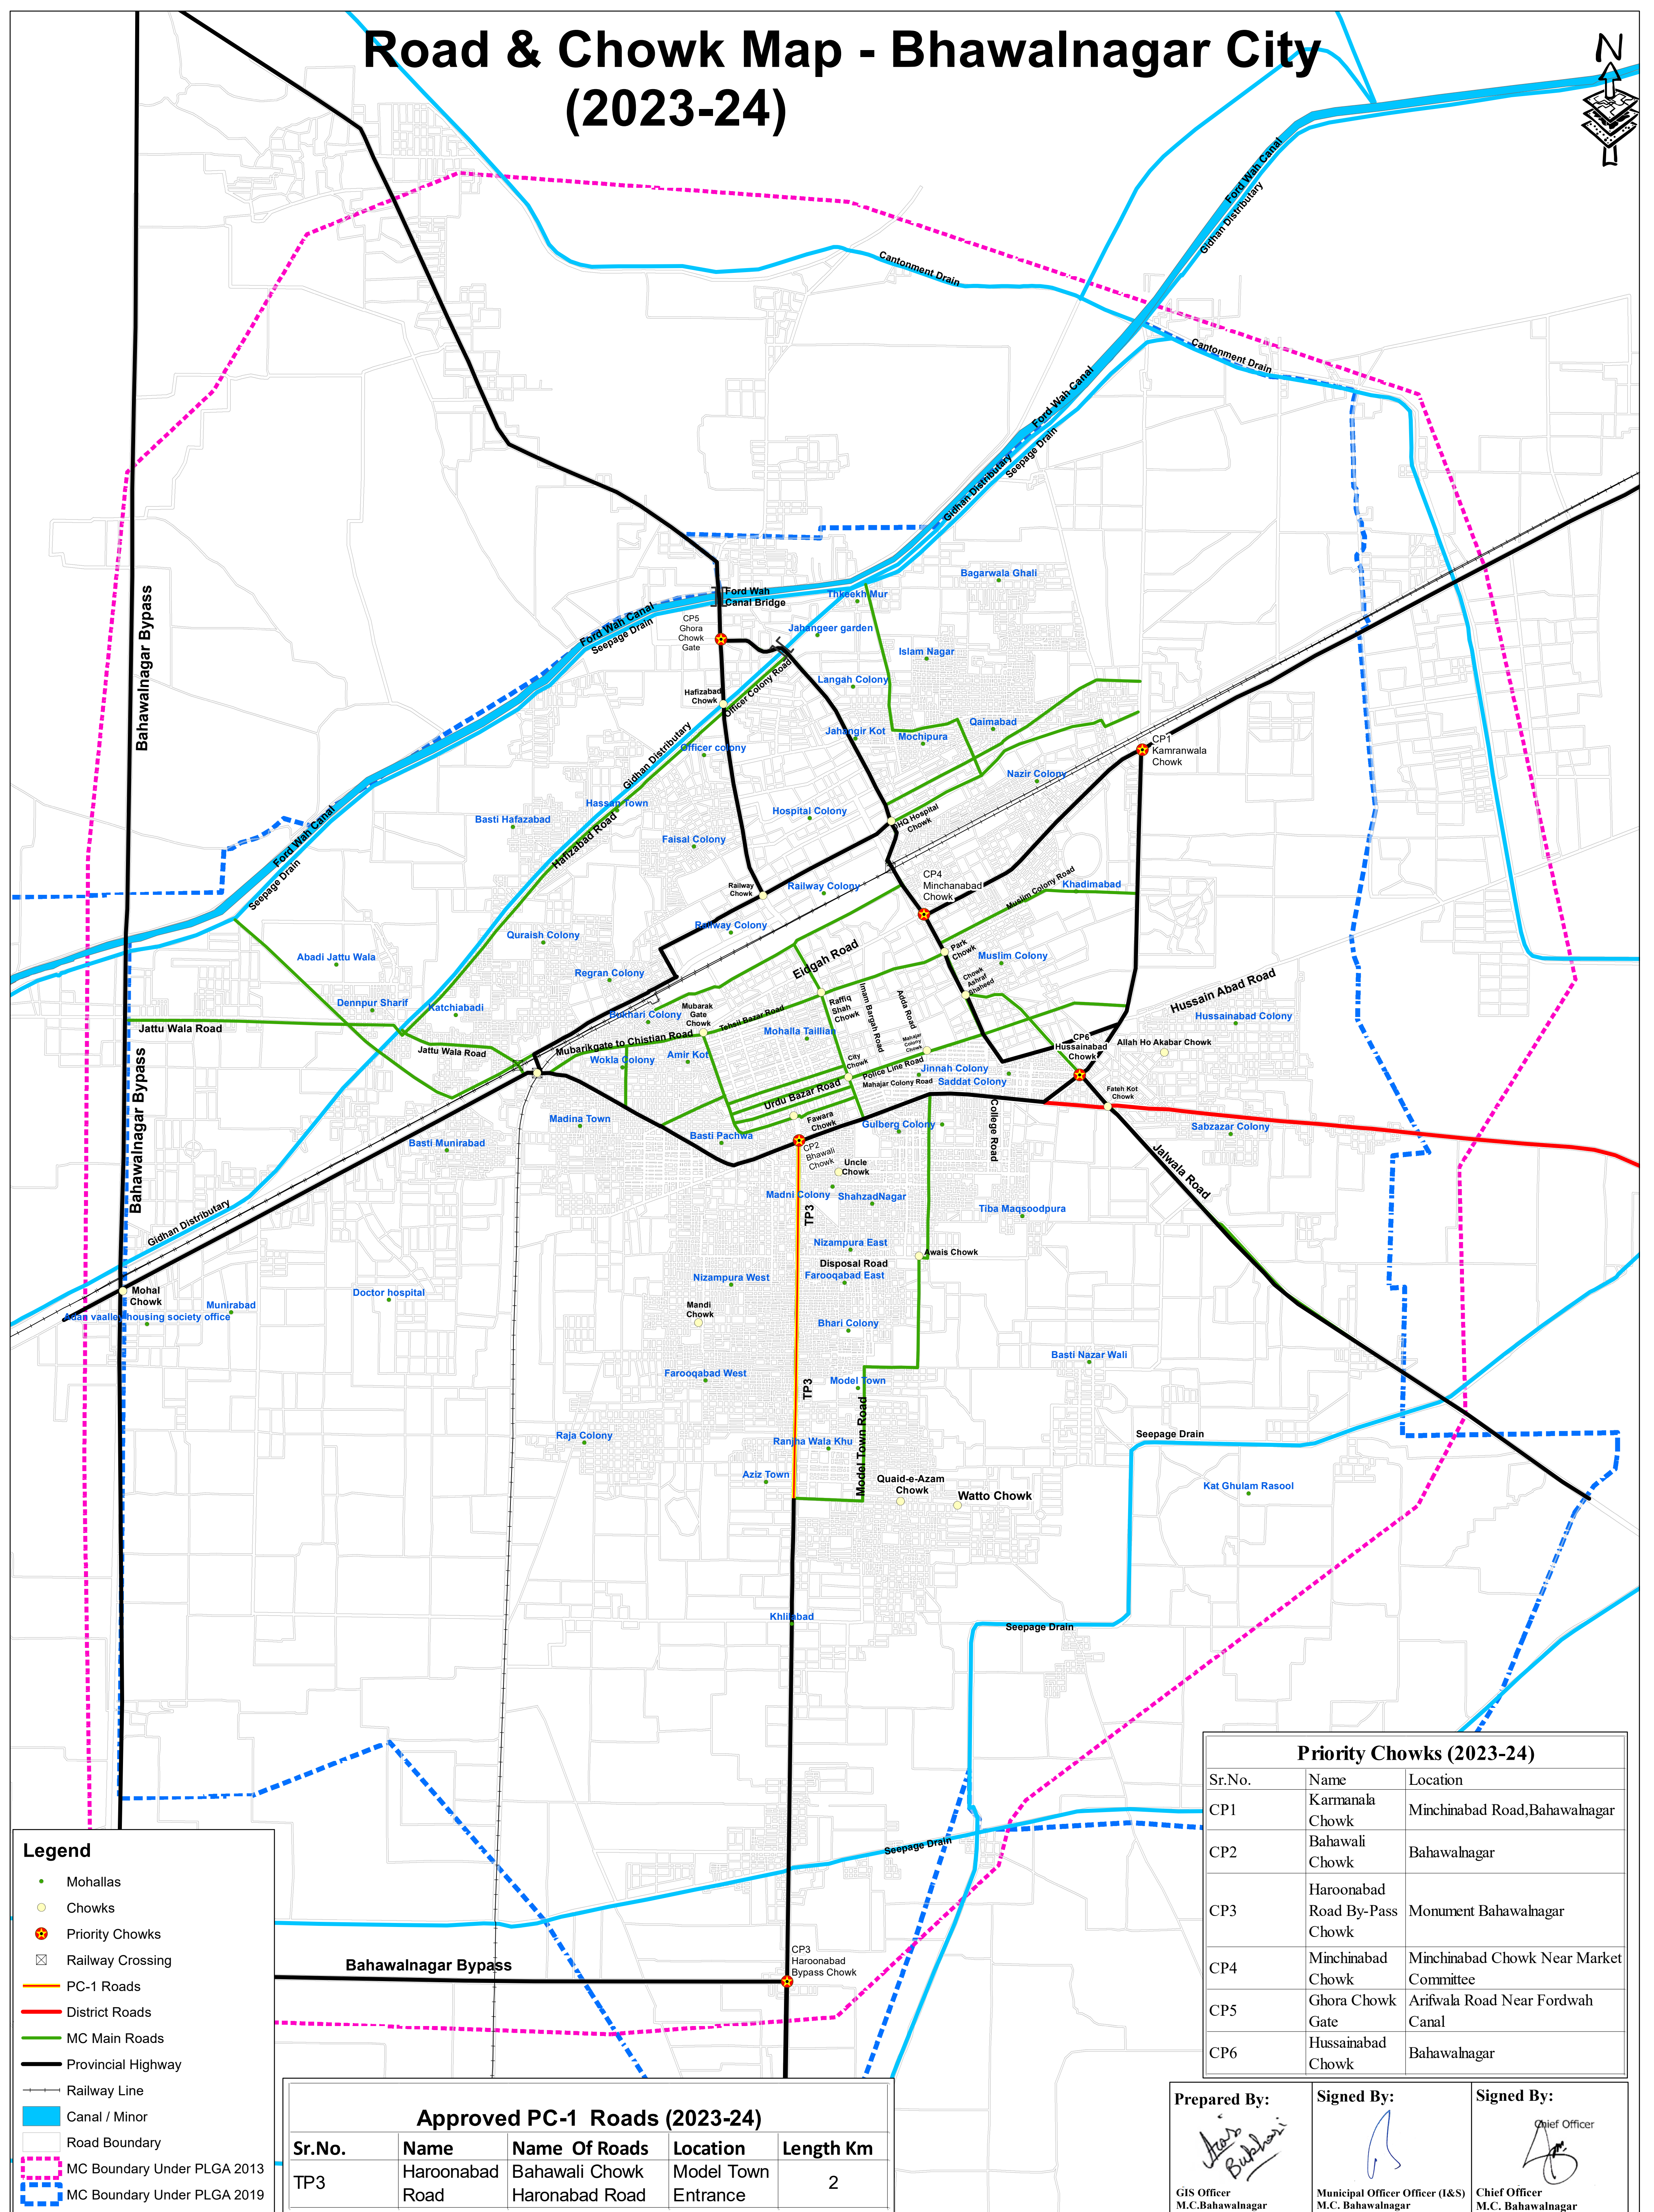

# Road & Chowk Map - Bahawalnagar City (2023-24)

**Legend**

- Mohallas
- Chowks
- Priority Chowks
- Railway Crossing
- PC-1 Roads
- District Roads
- MC Main Roads
- Provincial Highway
- Railway Line
- Canal / Minor
- Road Boundary
- MC Boundary Under PLGA 2013
- MC Boundary Under PLGA 2019

**Approved PC-1 Roads (2023-24)**

Sr.No.	Name	Name Of Roads	Location	Length Km
TP3	Haronabad Road	Bahawali Chowk Haronabad Road	Model Town Entrance	2

**Priority Chowks (2023-24)**

Sr.No.	Name	Location
CP1	Karmanala Chowk	Minchinabad Road, Bahawalnagar
CP2	Bahawali Chowk	Bahawalnagar
CP3	Haronabad Road By-Pass Chowk	Monument Bahawalnagar
CP4	Minchinabad Chowk	Minchinabad Chowk Near Market Committee
CP5	Ghora Chowk Gate	Arifwala Road Near Fordwah Canal
CP6	Hussainabad Chowk	Bahawalnagar