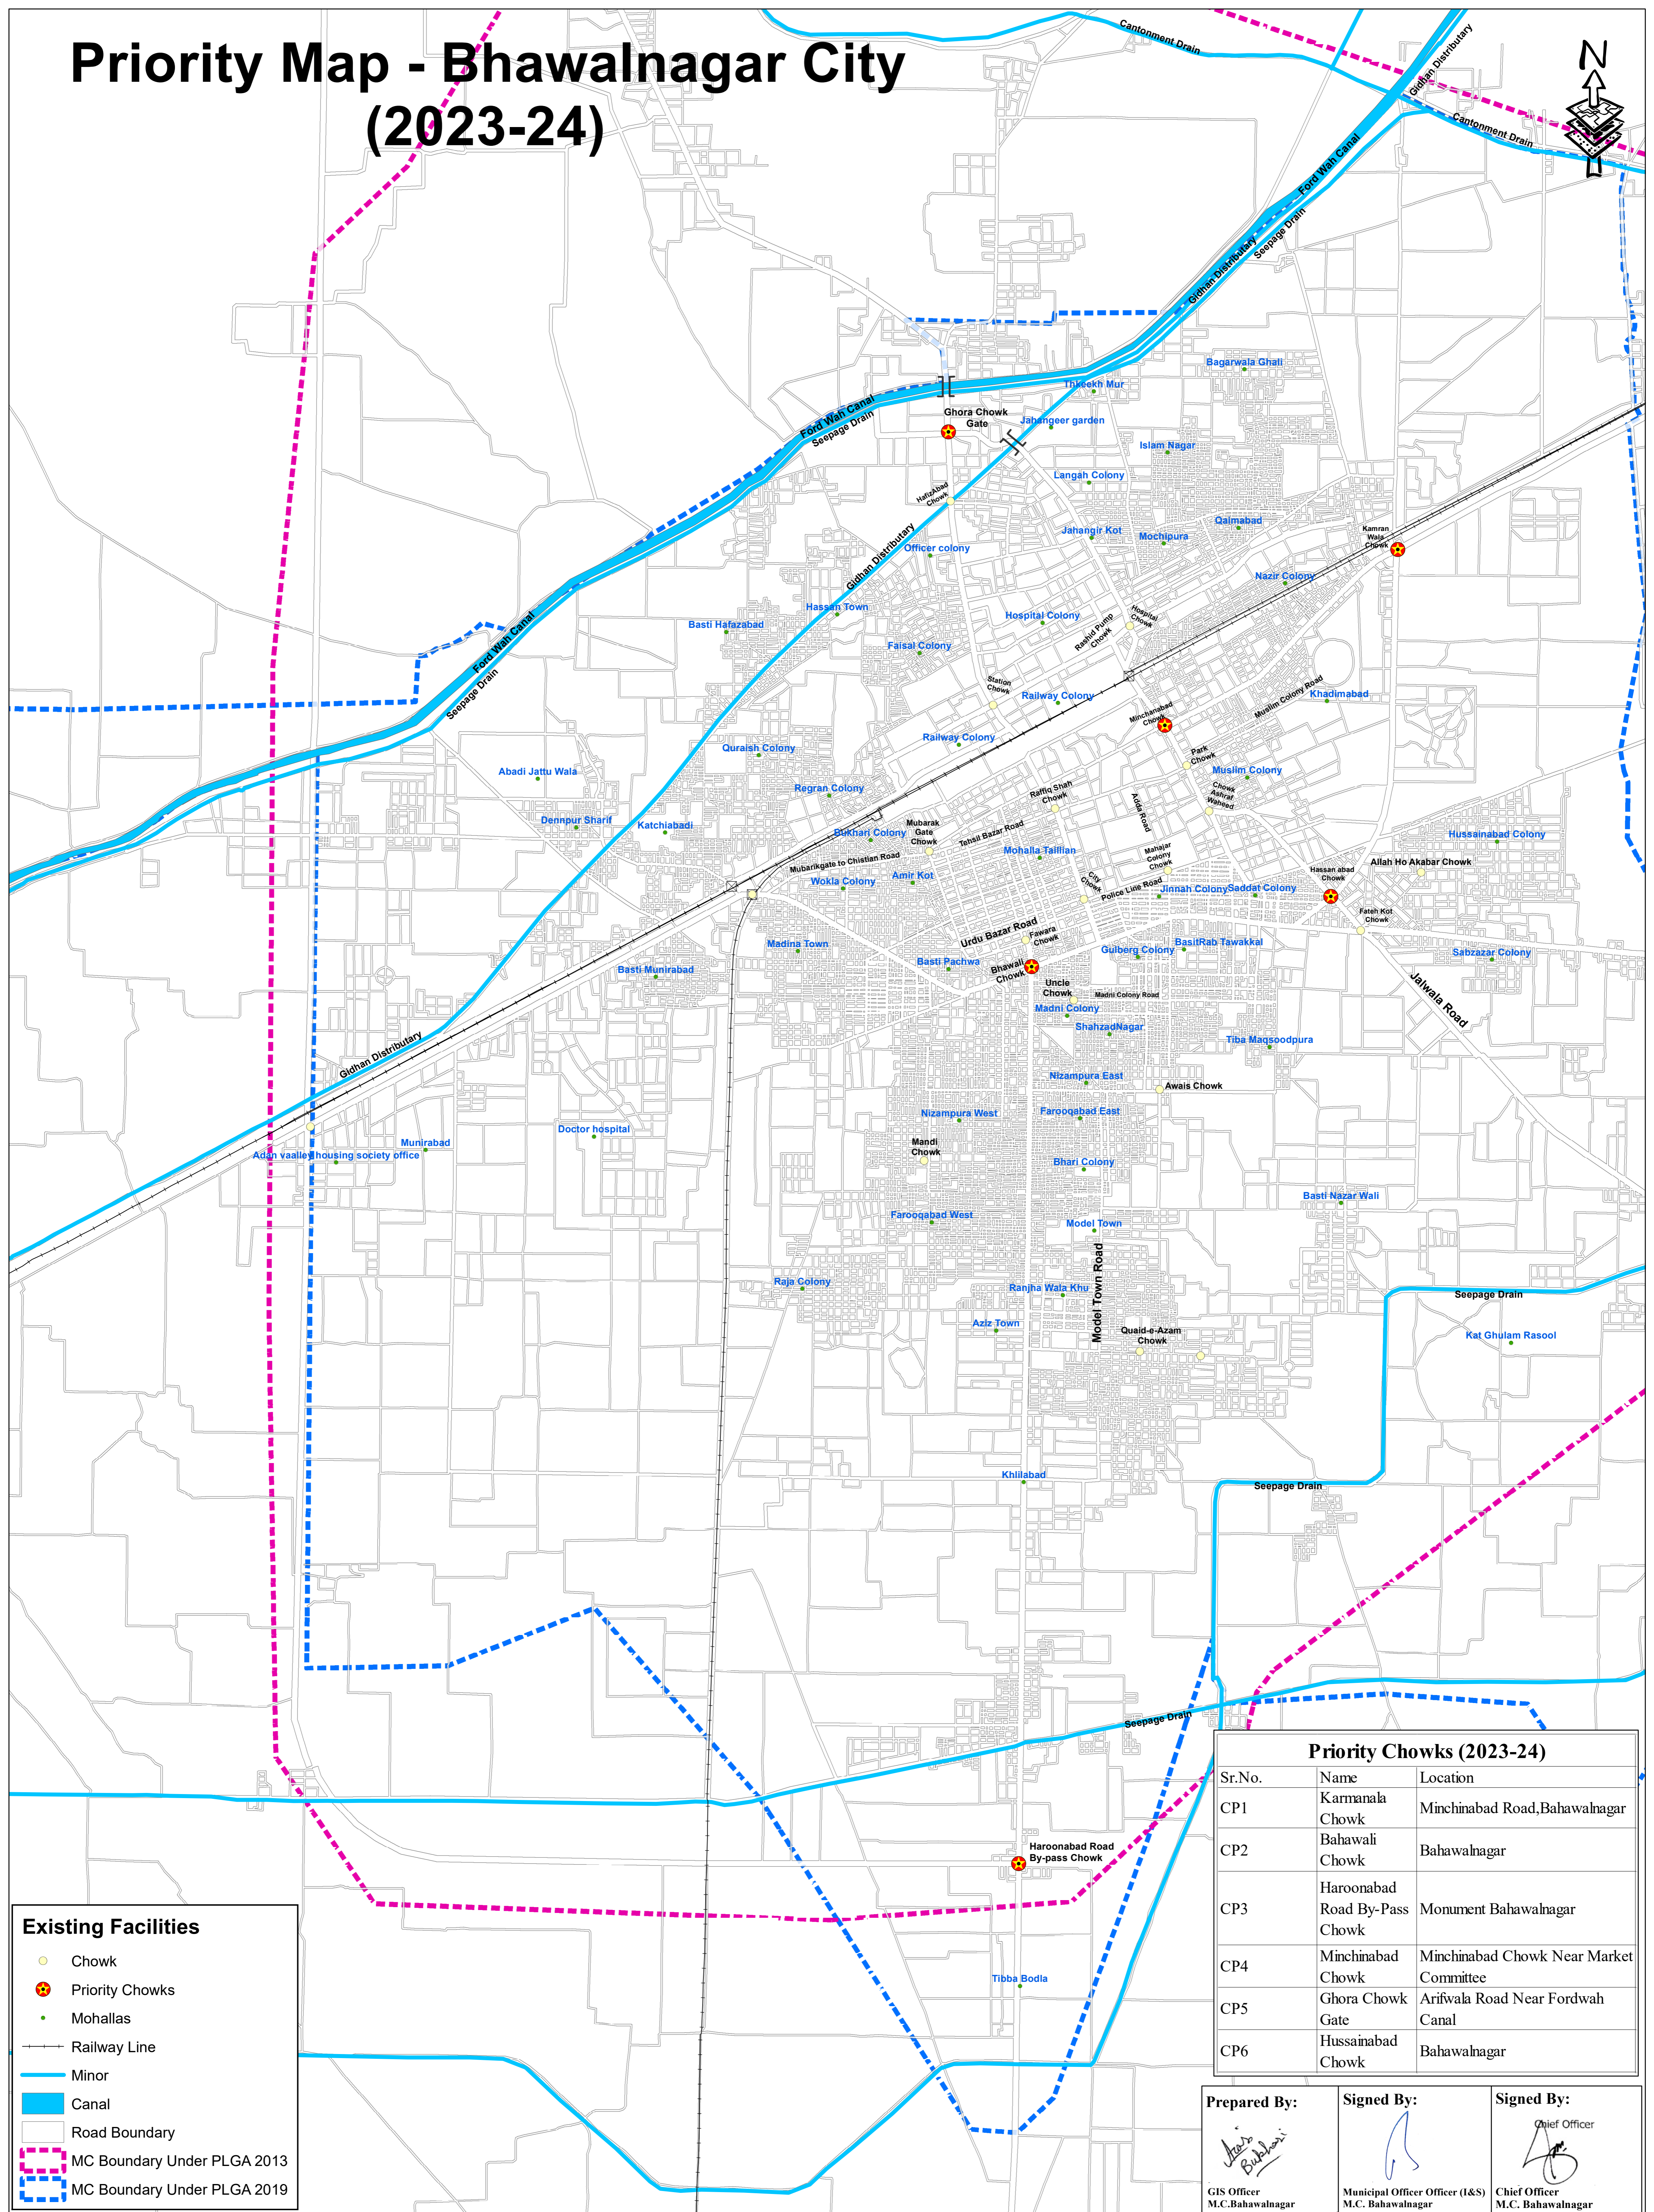

Priority Map - Bhawalnagar City (2023-24)

Existing Facilities

- Chowk
- ★ Priority Chowks
- Mohallas
- Railway Line
- Minor
- Canal
- Road Boundary
- MC Boundary Under PLGA 2013
- MC Boundary Under PLGA 2019

Priority Chowks (2023-24)		
Sr.No.	Name	Location
CP1	Karnanala Chowk	Minchinabad Road, Bahawalnagar
CP2	Bahawali Chowk	Bahawalnagar
CP3	Haronabad Road By-Pass Chowk	Monument Bahawalnagar
CP4	Minchinabad Chowk	Minchinabad Chowk Near Market Committee
CP5	Ghora Chowk Gate	Arifwala Road Near Fordwah Canal
CP6	Hussainabad Chowk	Bahawalnagar