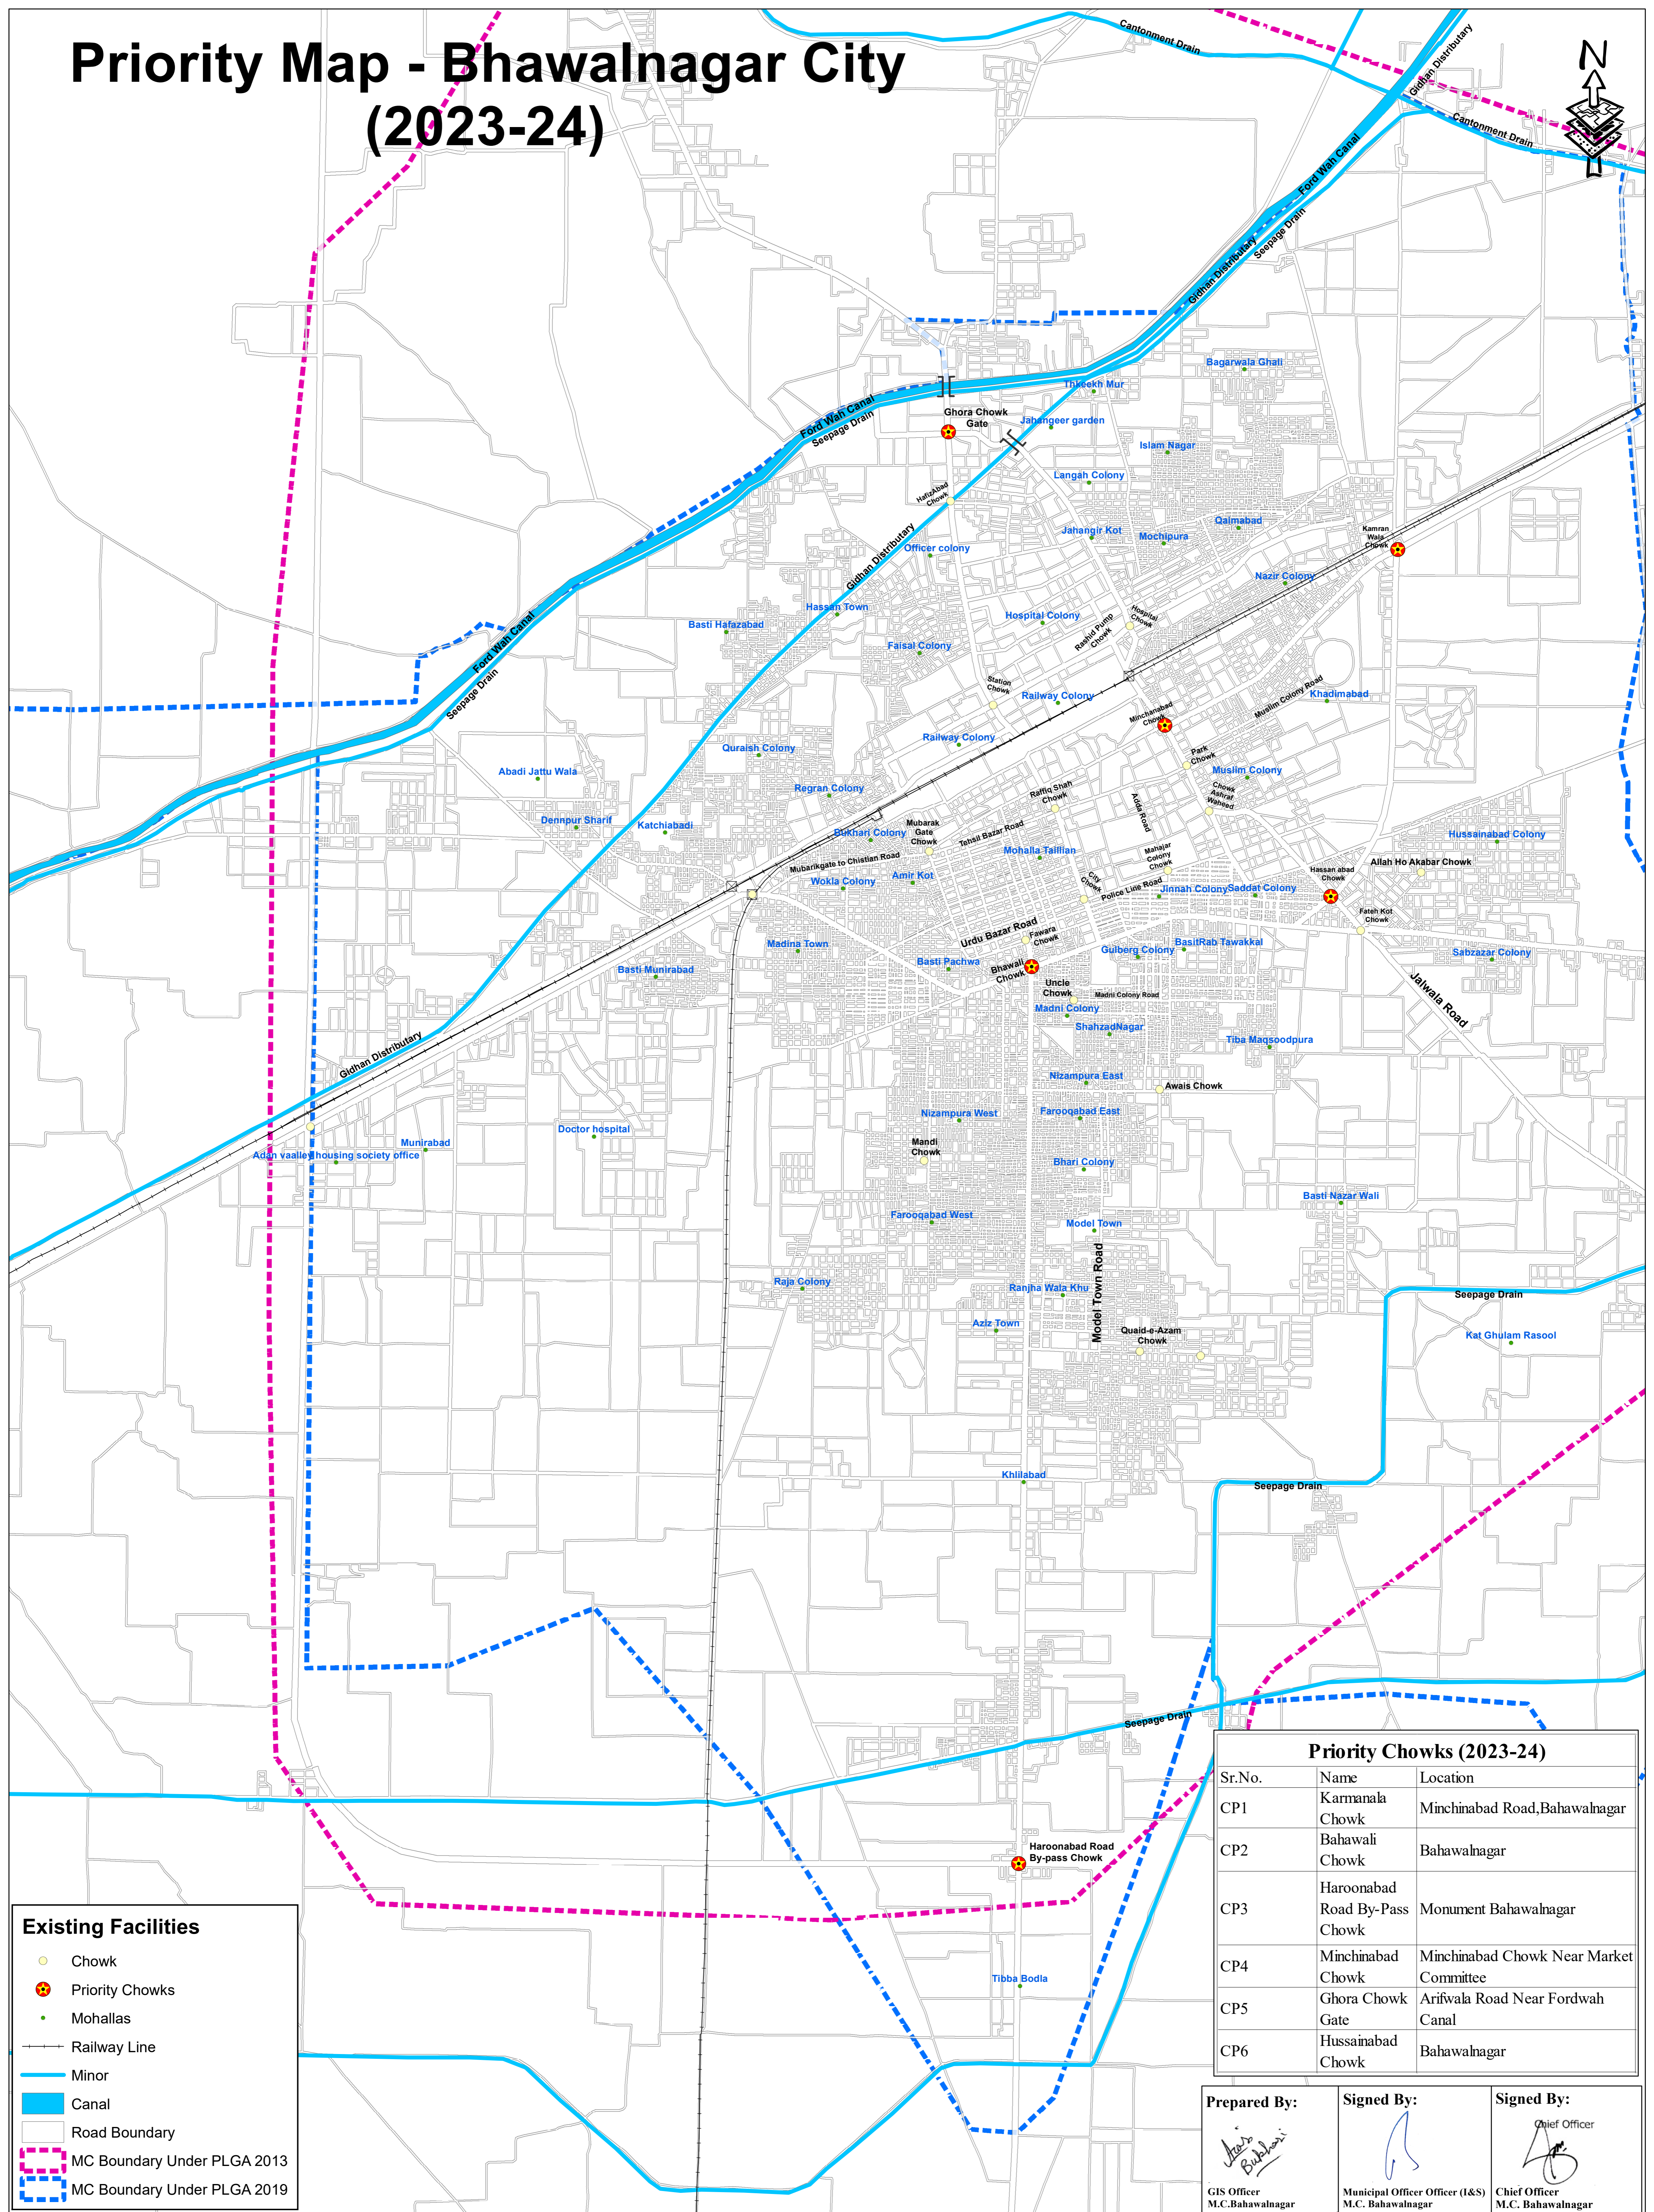

Priority Map - Bahawalnagar City (2023-24)

Existing Facilities

- Chowk
- ★ Priority Chowks
- Mohallas
- +—+— Railway Line
- Minor
- Canal
- Road Boundary
- MC Boundary Under PLGA 2013
- MC Boundary Under PLGA 2019

Priority Chowks (2023-24)		
Sr.No.	Name	Location
CP1	Karmanala Chowk	Minchinabad Road, Bahawalnagar
CP2	Bahawali Chowk	Bahawalnagar
CP3	Haronabad Road By-Pass Chowk	Monument Bahawalnagar
CP4	Minchinabad Chowk	Minchinabad Chowk Near Market Committee
CP5	Ghora Chowk Gate	Arifwala Road Near Fordwah Canal
CP6	Hussainabad Chowk	Bahawalnagar