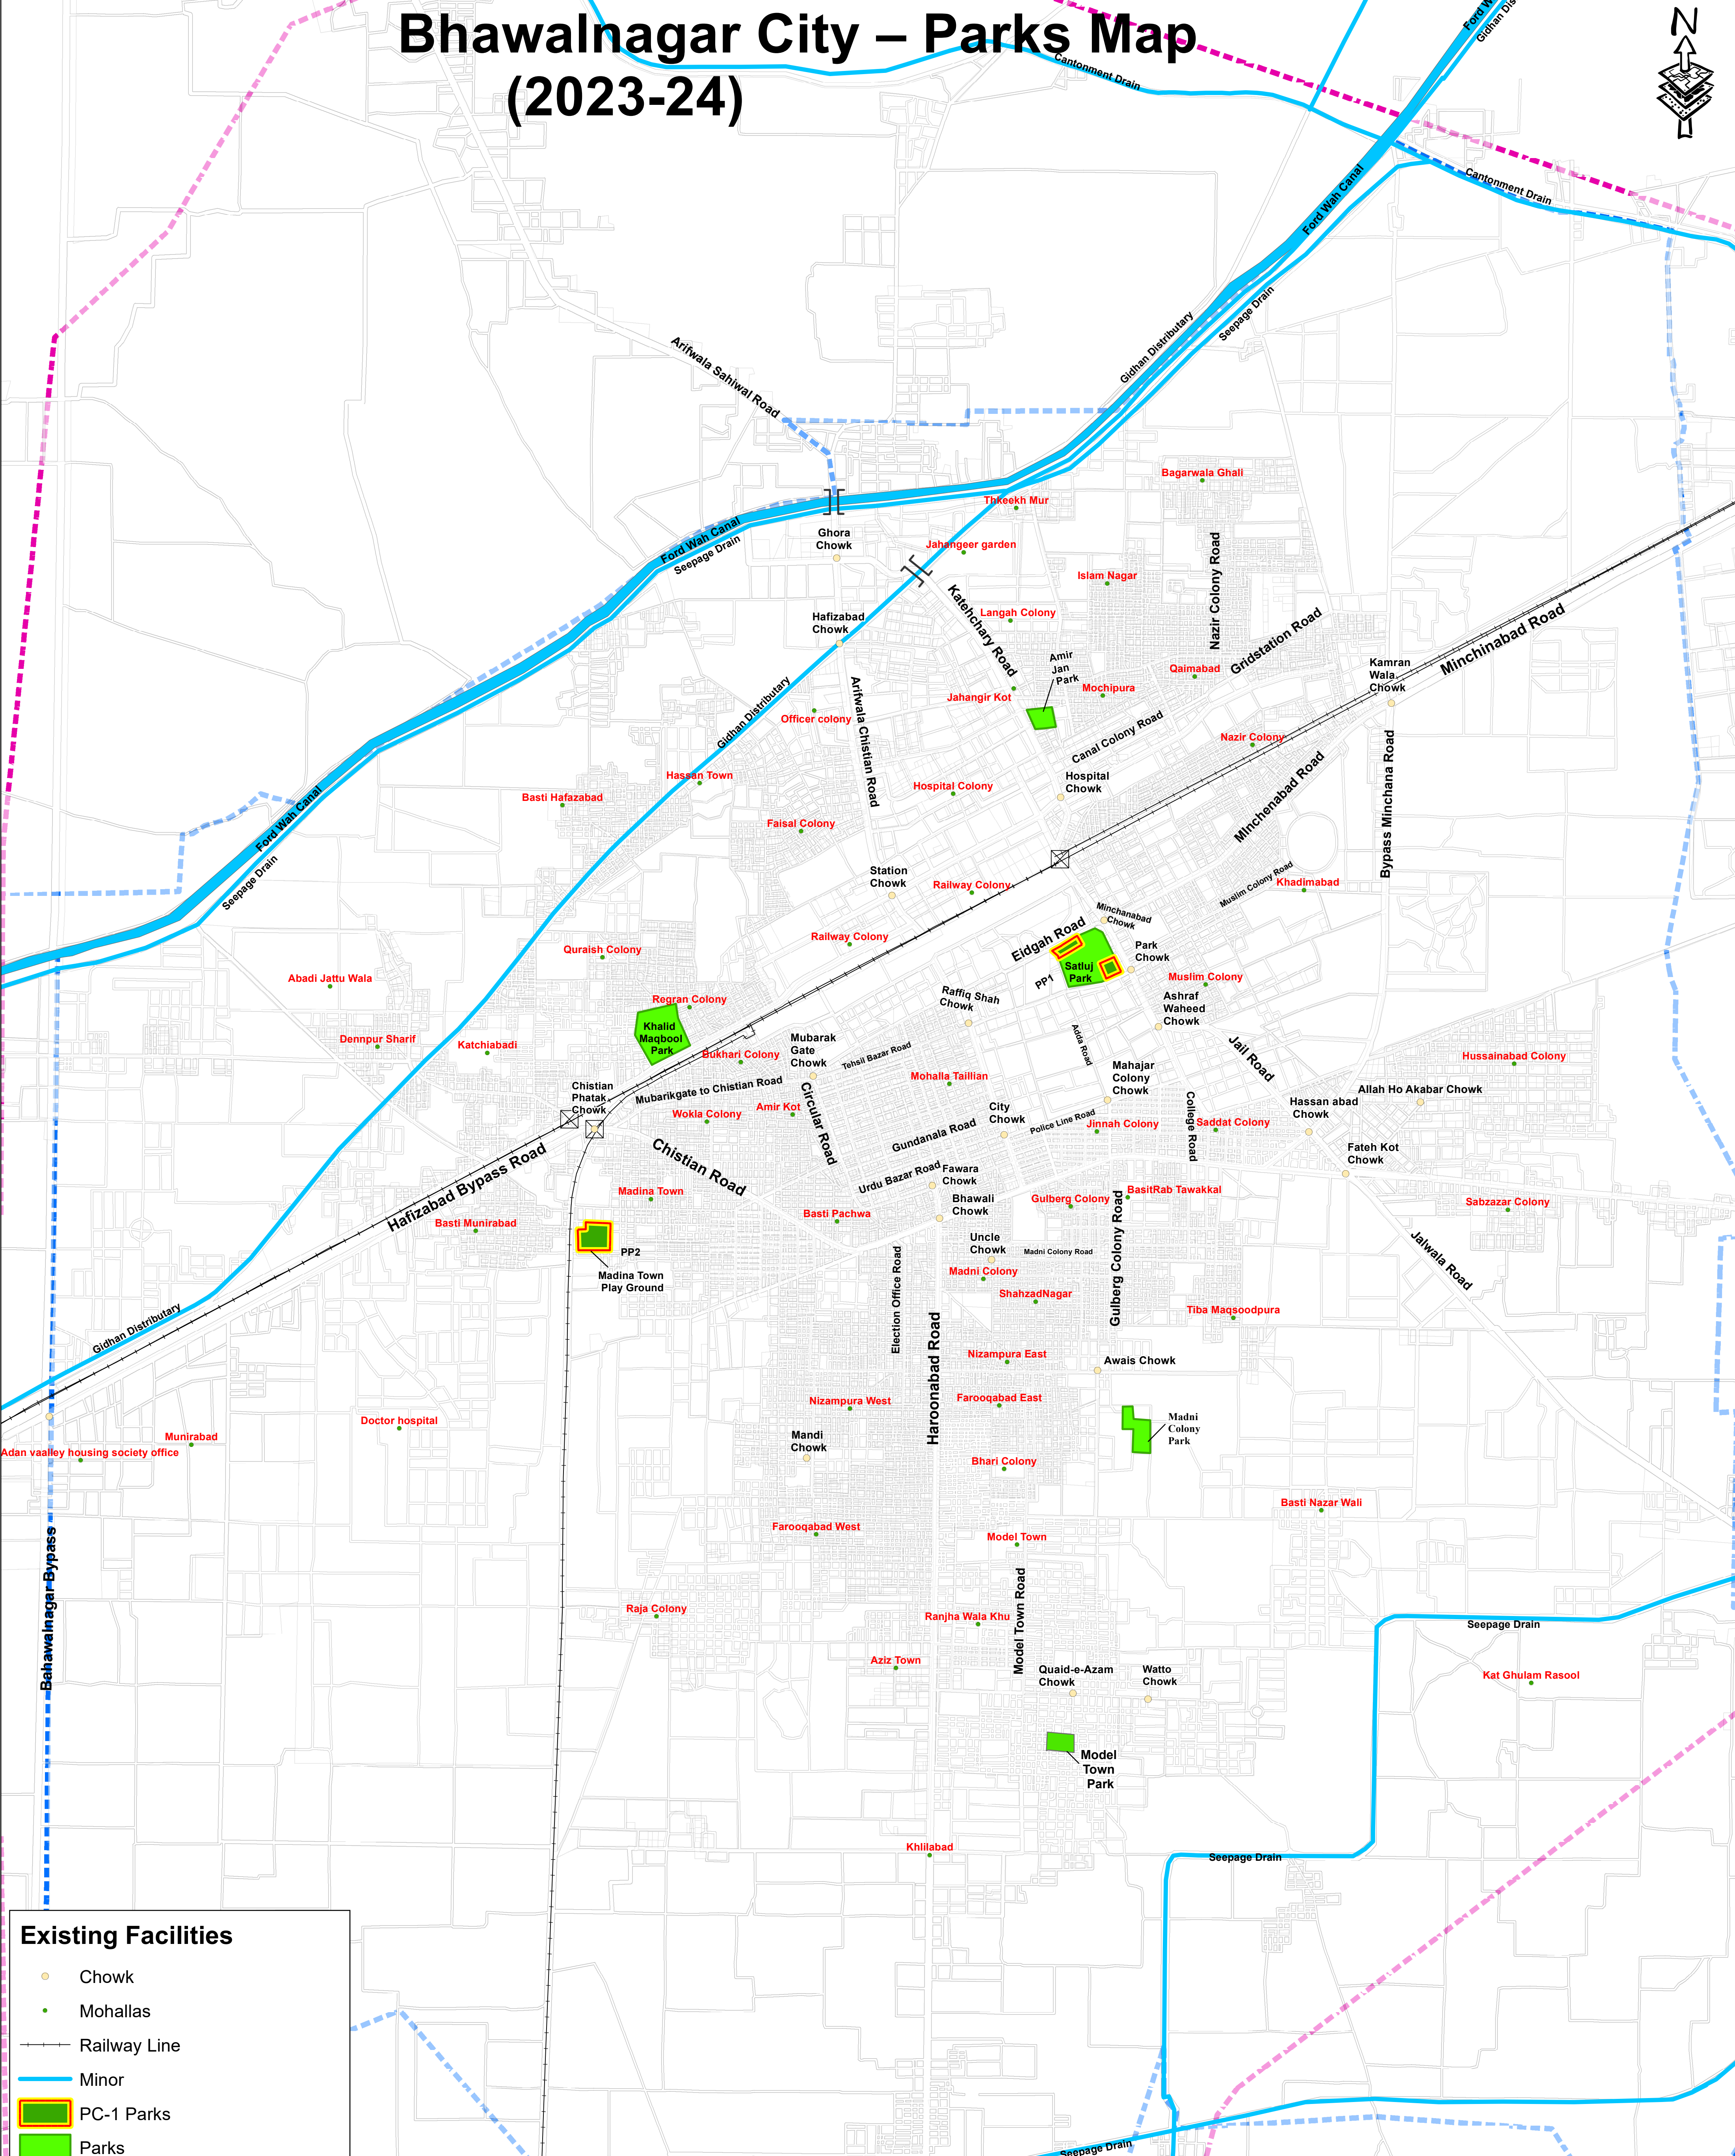

Bhawalnagar City – Parks Map (2023-24)

Approved PC-1 Park & PlayGround (2023-24)			
Sr.No.	Name of Parks	Location	Area (Kanal)
PP1	Satluj Park	Opp.DPS School	9
PP2	Madina Town Play Ground	Disposal Madina Town	4

Park & PlayGround is in Bidding Phase.

Prepared By: <i>Arif Bhatnagar</i> GIS Officer M.C.Bahawalnagar	Signed By: <i>[Signature]</i> Municipal Officer Officer (I&S) M.C. Bahawalnagar	Signed By: <i>[Signature]</i> Chief Officer M.C. Bahawalnagar
--	--	--