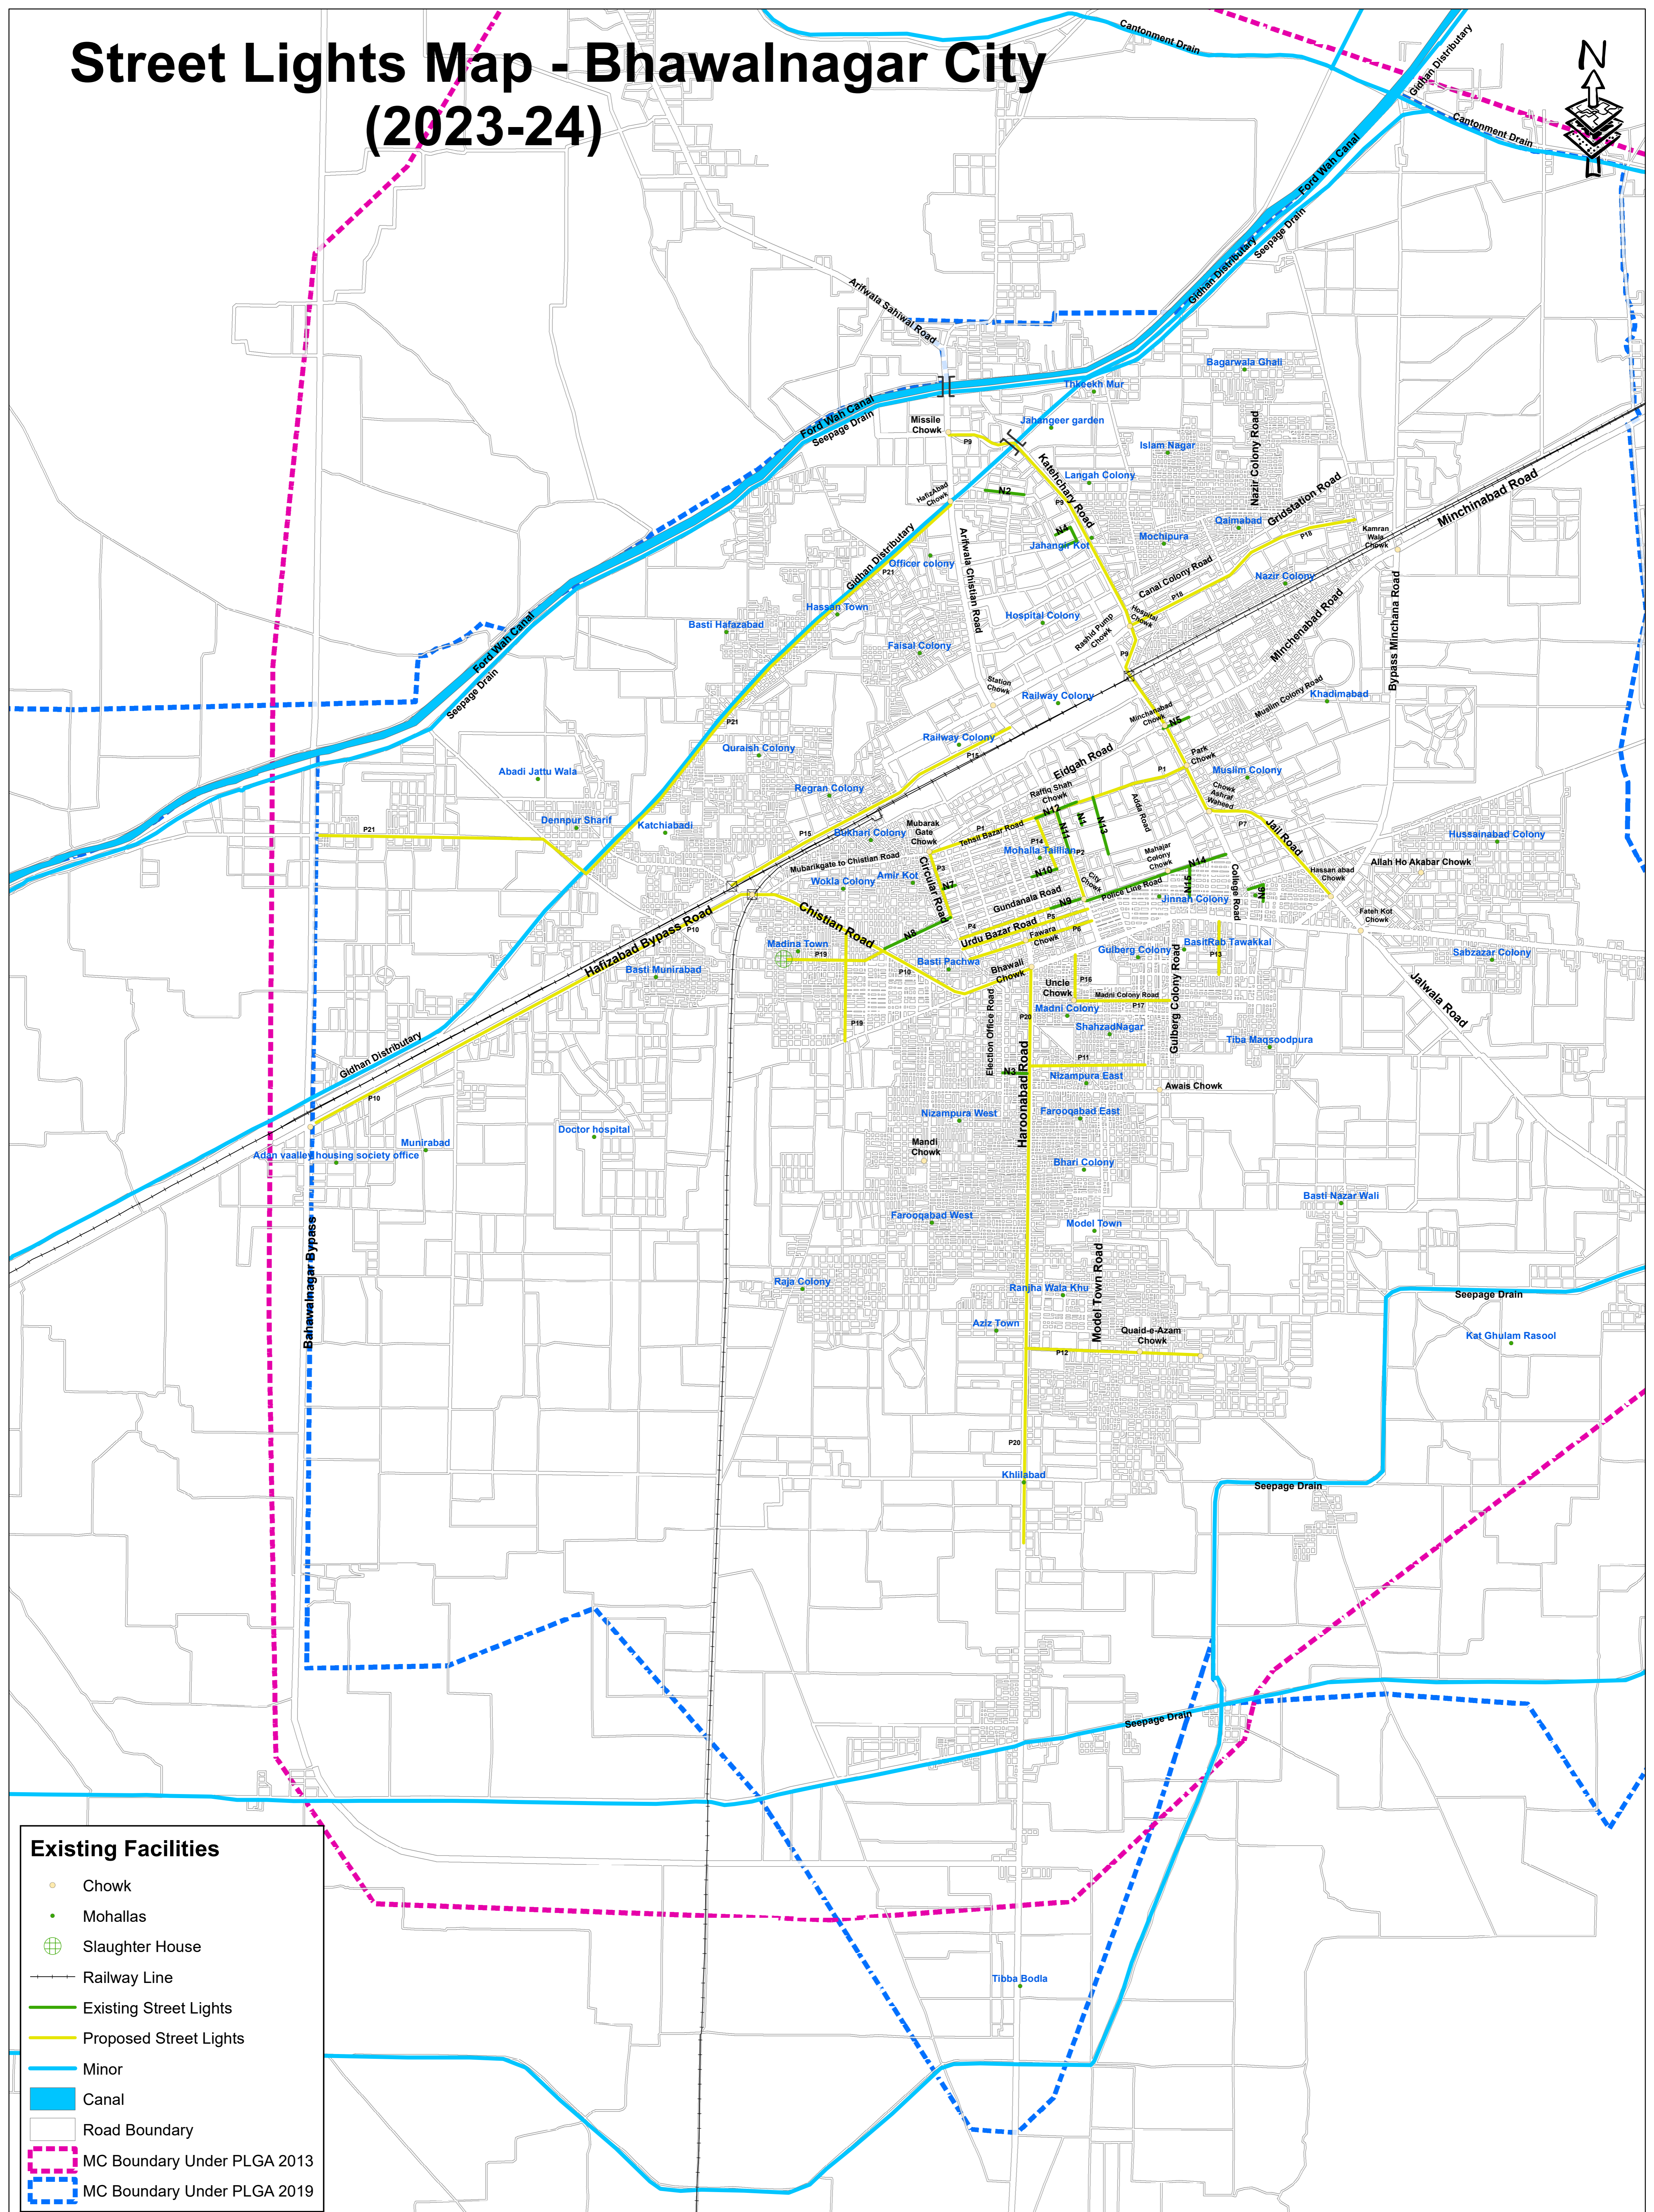

# Street Lights Map - Bhawalnagar City

## (2023-24)

**Existing Facilities**

- Chowk
- Mohallas
- ⊕ Slaughter House
- Railway Line
- Existing Street Lights
- Proposed Street Lights
- Minor
- Canal
- Road Boundary
- MC Boundary Under PLGA 2013
- MC Boundary Under PLGA 2019