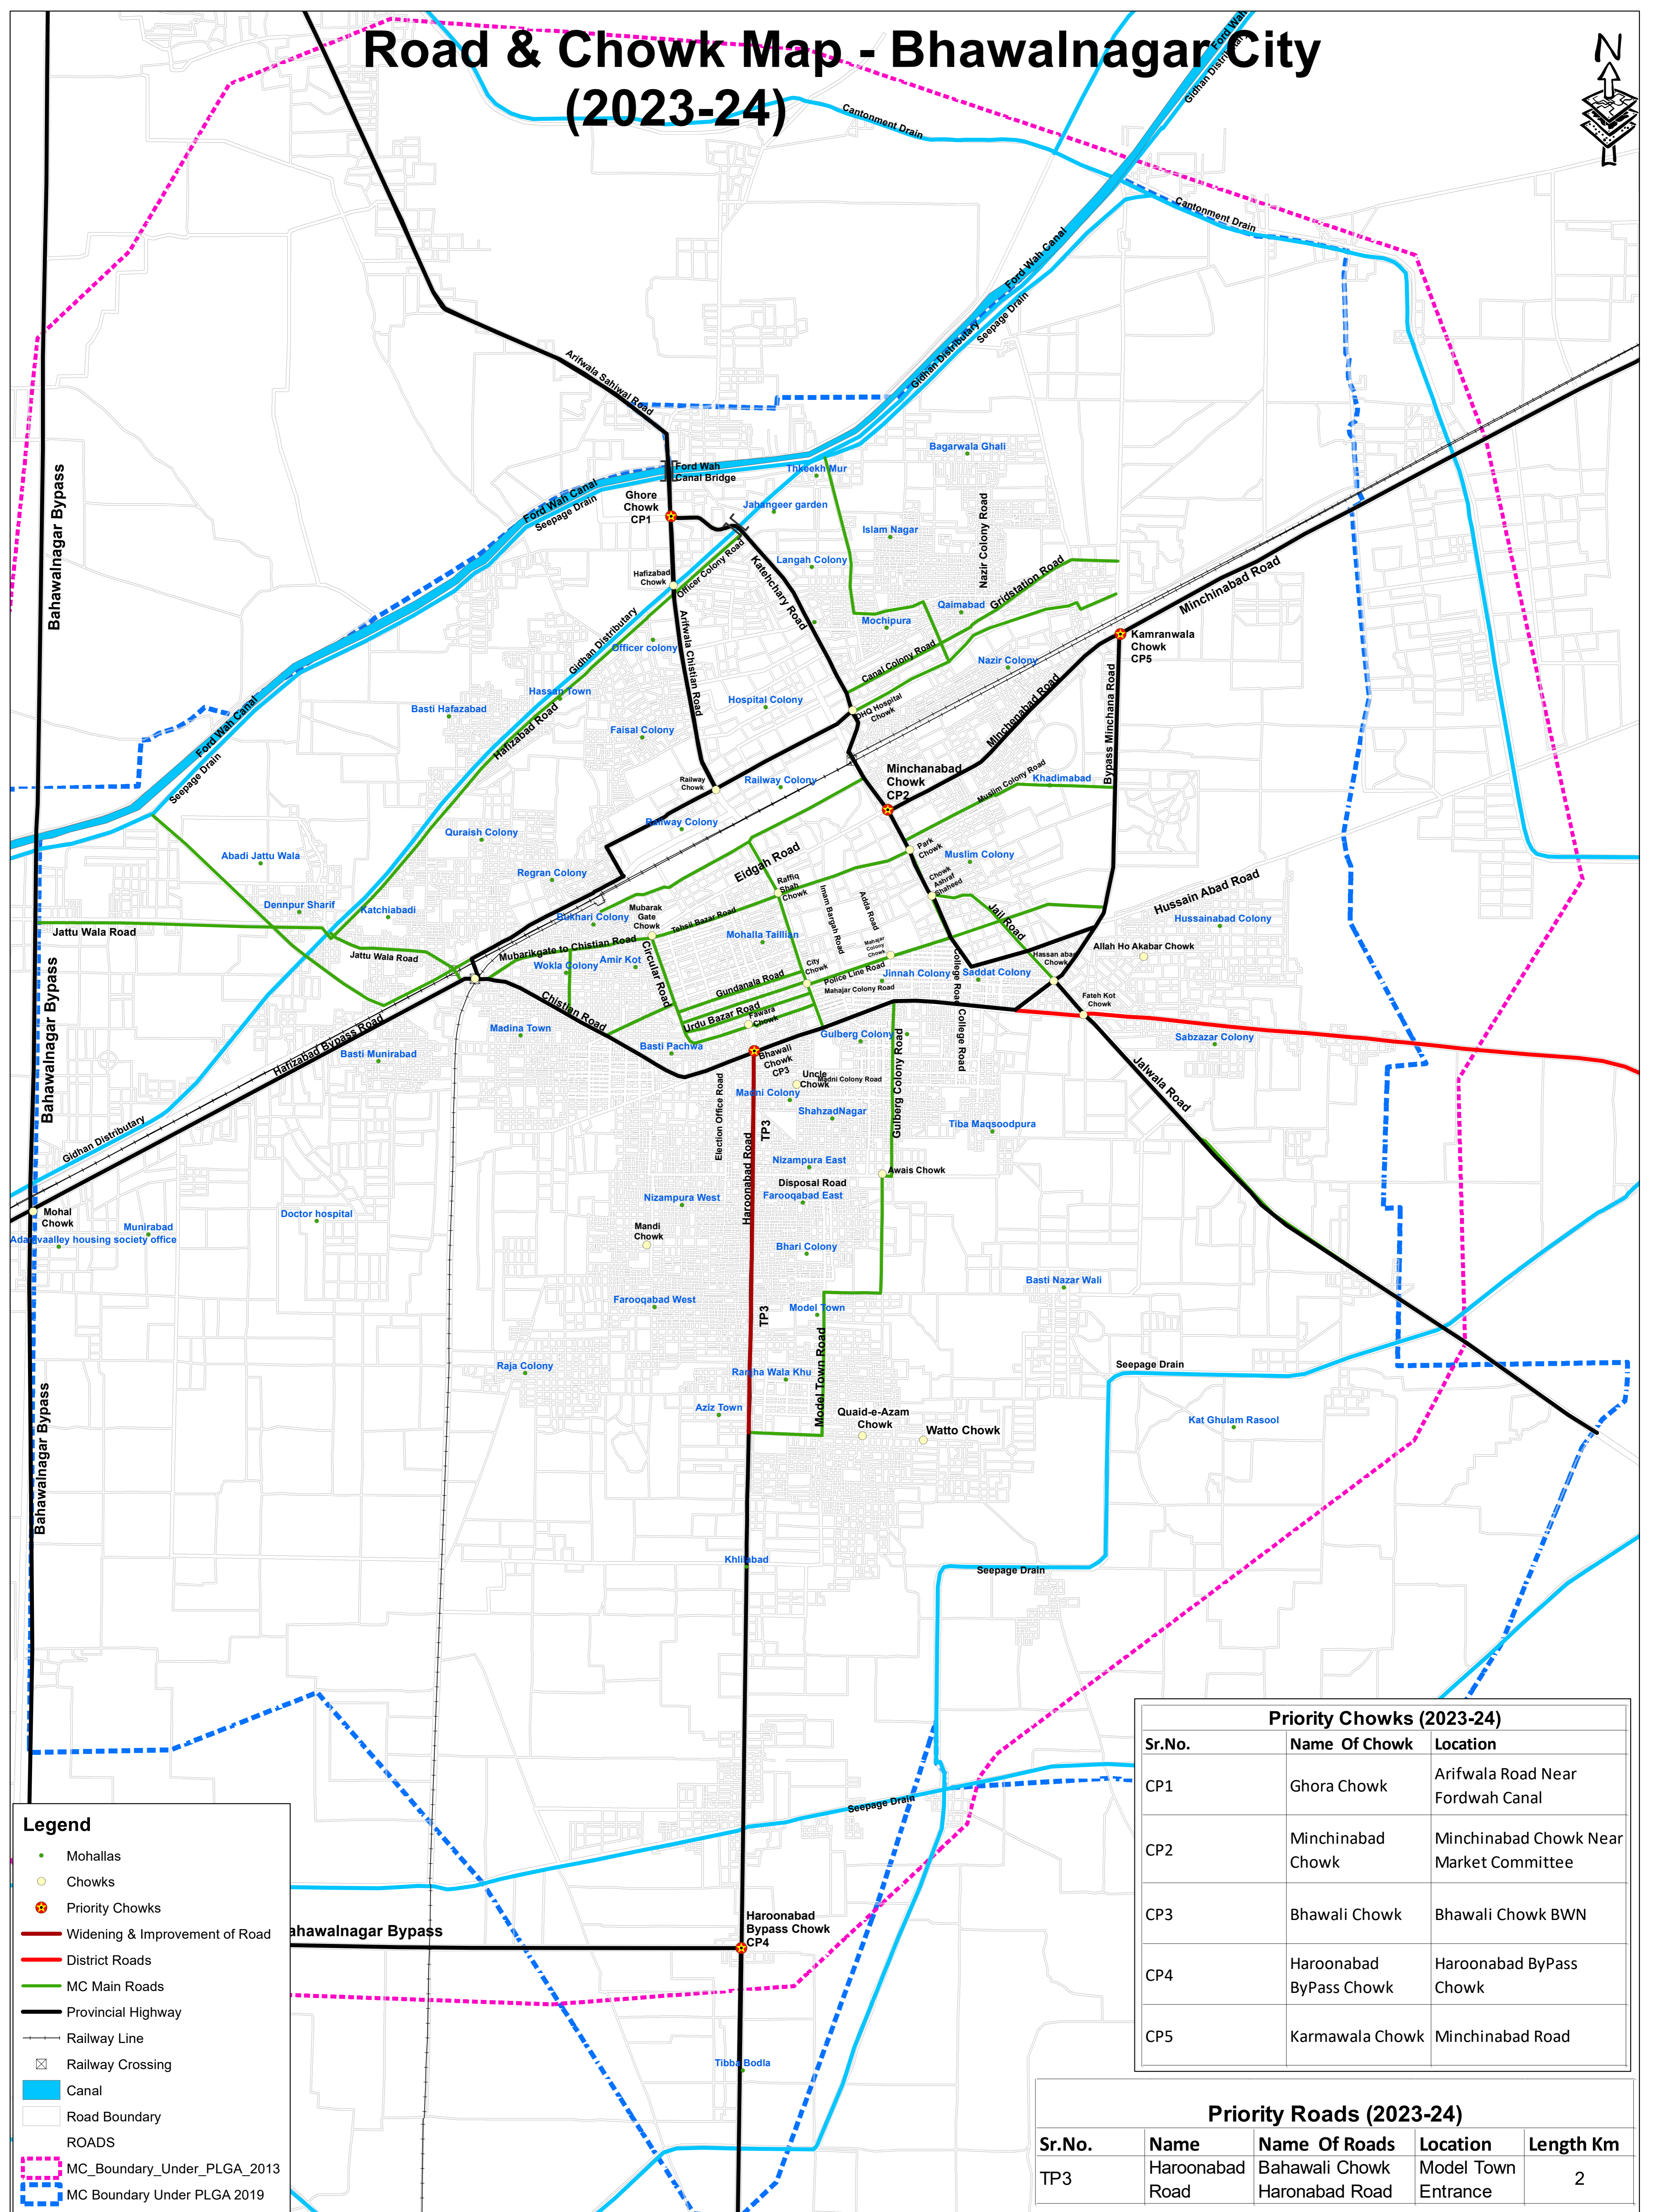

Road & Chowk Map - Bhawalnagar City (2023-24)

Legend

- Mohallas
- Chowks
- Priority Chowks
- Widening & Improvement of Road
- District Roads
- MC Main Roads
- Provincial Highway
- Railway Line
- Railway Crossing
- Canal
- Road Boundary
- ROADS**
- MC_Boundary_Under_PLGA_2013
- MC Boundary Under PLGA 2019

Priority Chowks (2023-24)		
Sr.No.	Name Of Chowk	Location
CP1	Ghora Chowk	Arifwala Road Near Fordwah Canal
CP2	Minchinabad Chowk	Minchinabad Chowk Near Market Committee
CP3	Bhawali Chowk	Bhawali Chowk BWN
CP4	Haronabad ByPass Chowk	Haronabad ByPass Chowk
CP5	Karmawala Chowk	Minchinabad Road

Priority Roads (2023-24)				
Sr.No.	Name	Name Of Roads	Location	Length Km
TP3	Haronabad Road	Bahawali Chowk Haronabad Road	Model Town Entrance	2