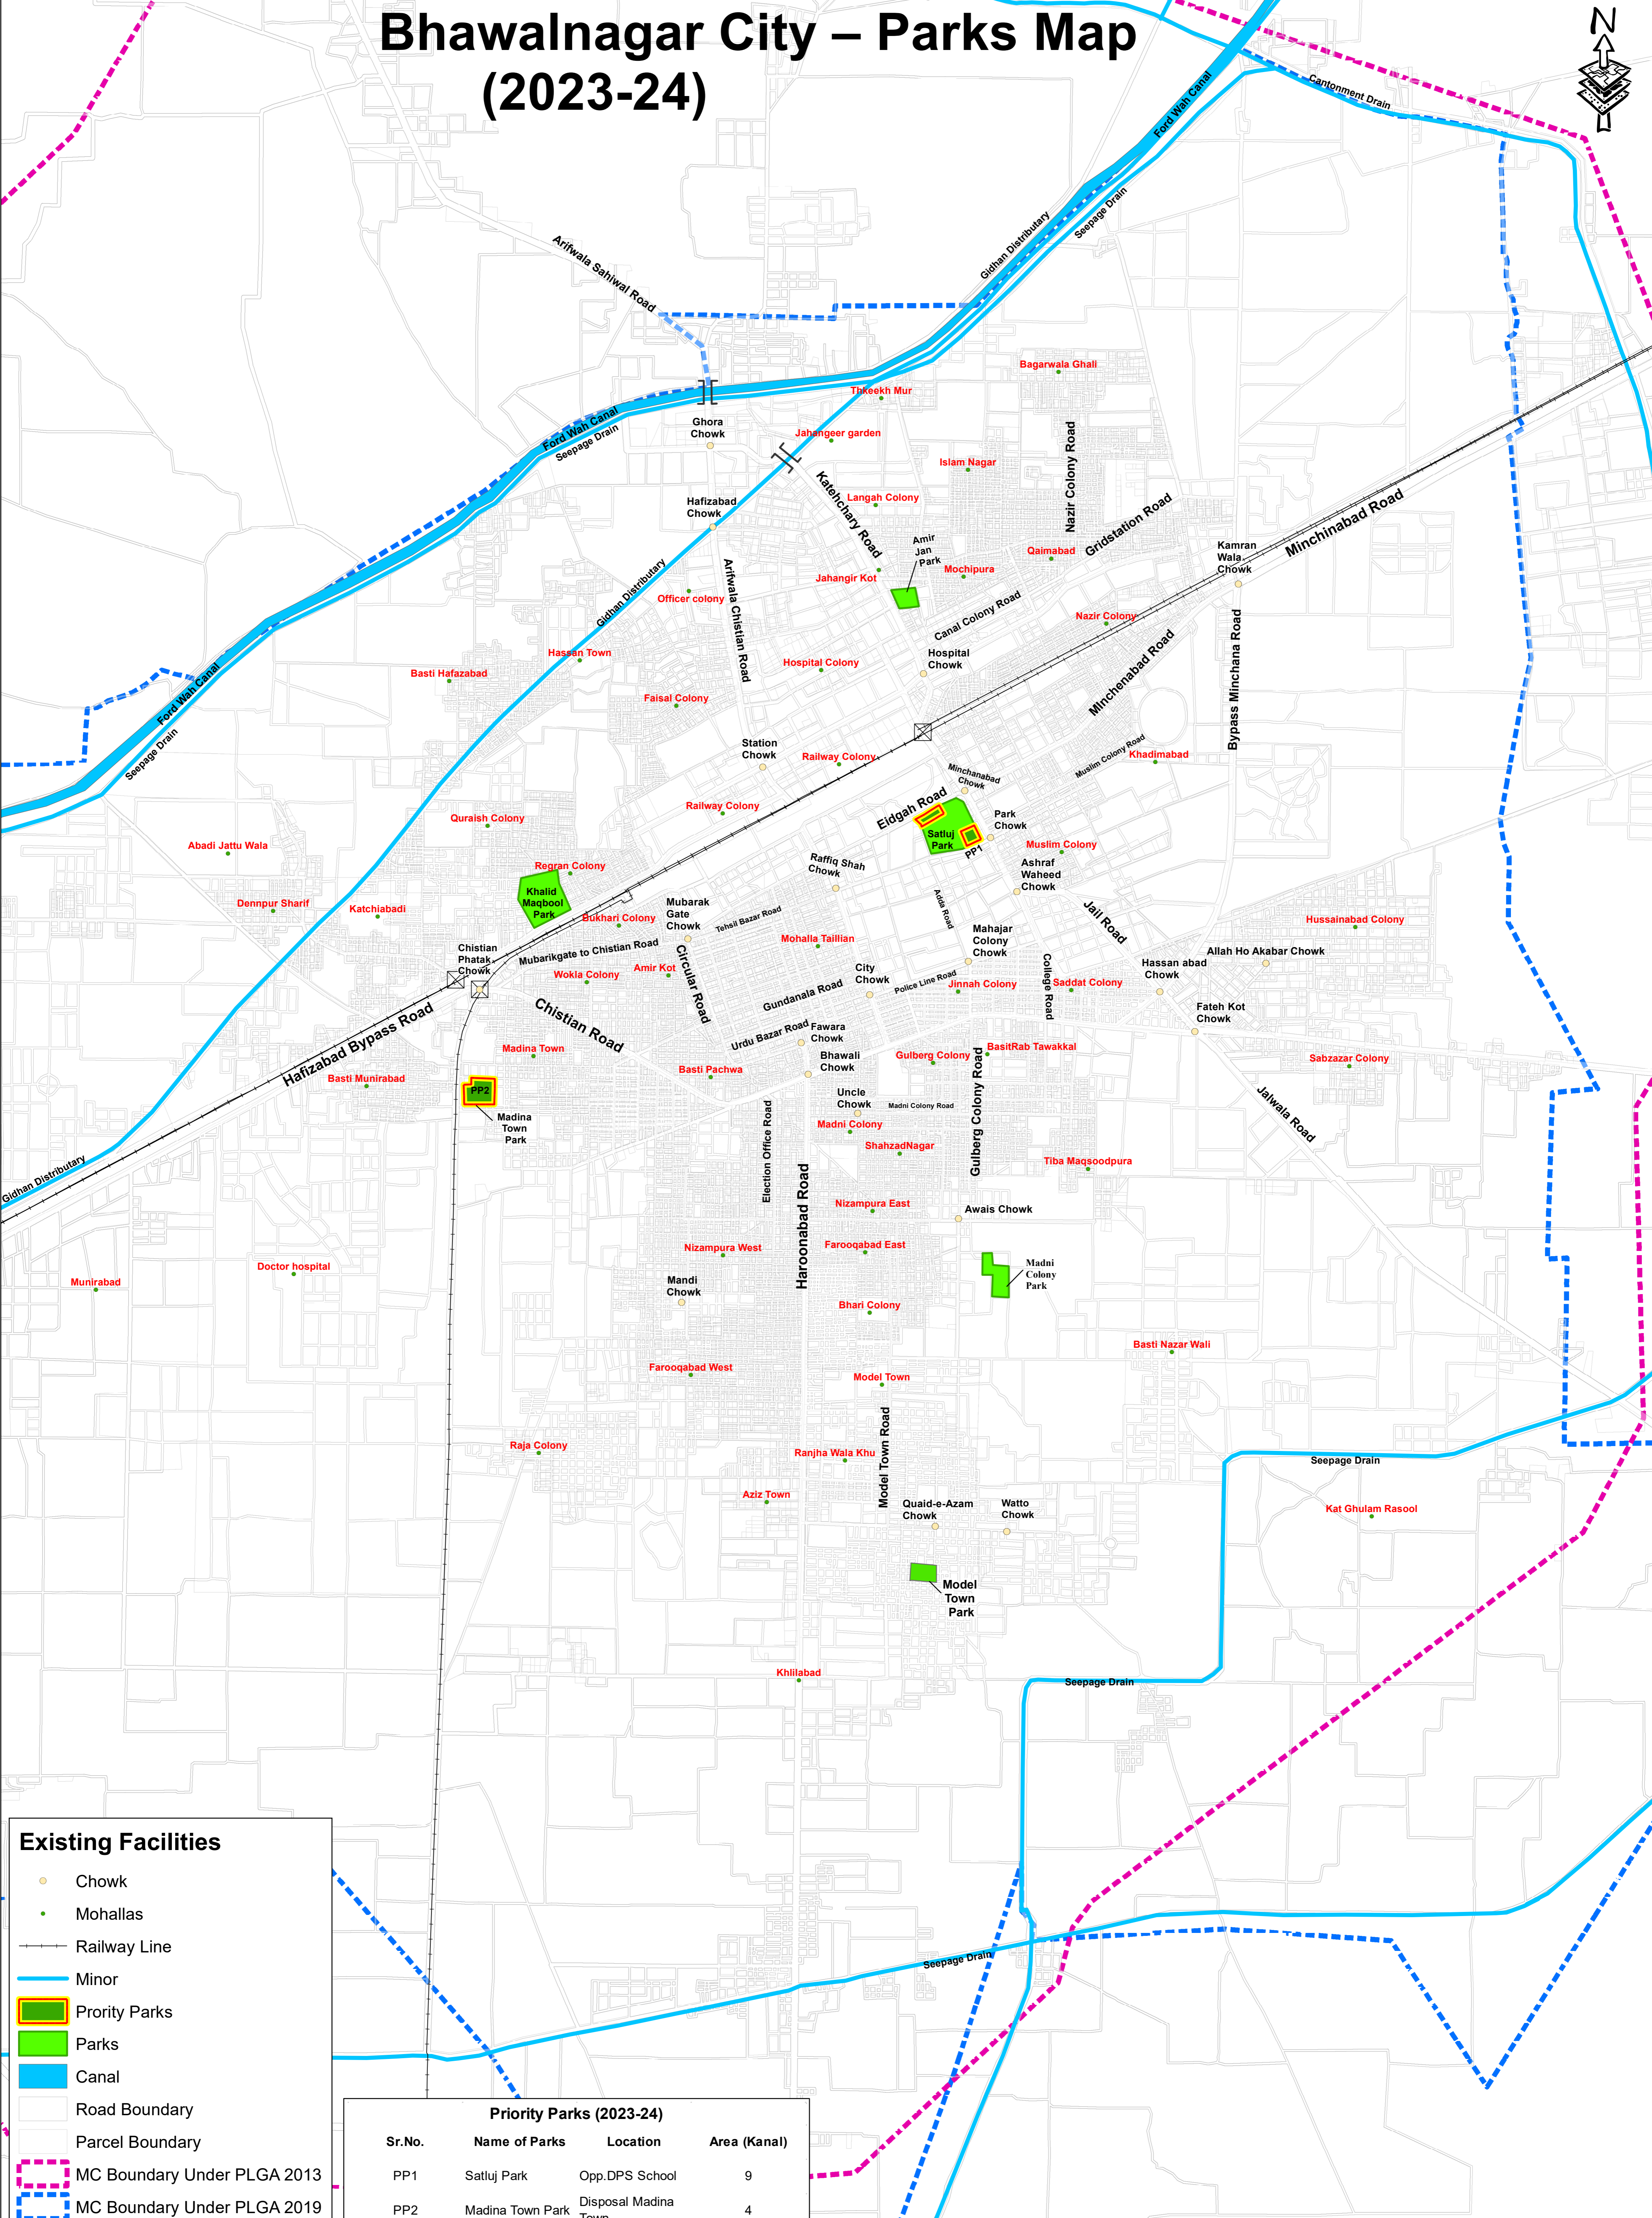

# Bhawalnagar City – Parks Map (2023-24)

**Existing Facilities**

- Chowk
- Mohallas
- +— Railway Line
- Minor
- Priority Parks
- Parks
- Canal
- Road Boundary
- Parcel Boundary
- MC Boundary Under PLGA 2013
- MC Boundary Under PLGA 2019

Priority Parks (2023-24)			
Sr.No.	Name of Parks	Location	Area (Kanal)
PP1	Satluj Park	Opp.DPS School	9
PP2	Madina Town Park	Disposal Madina Town	4