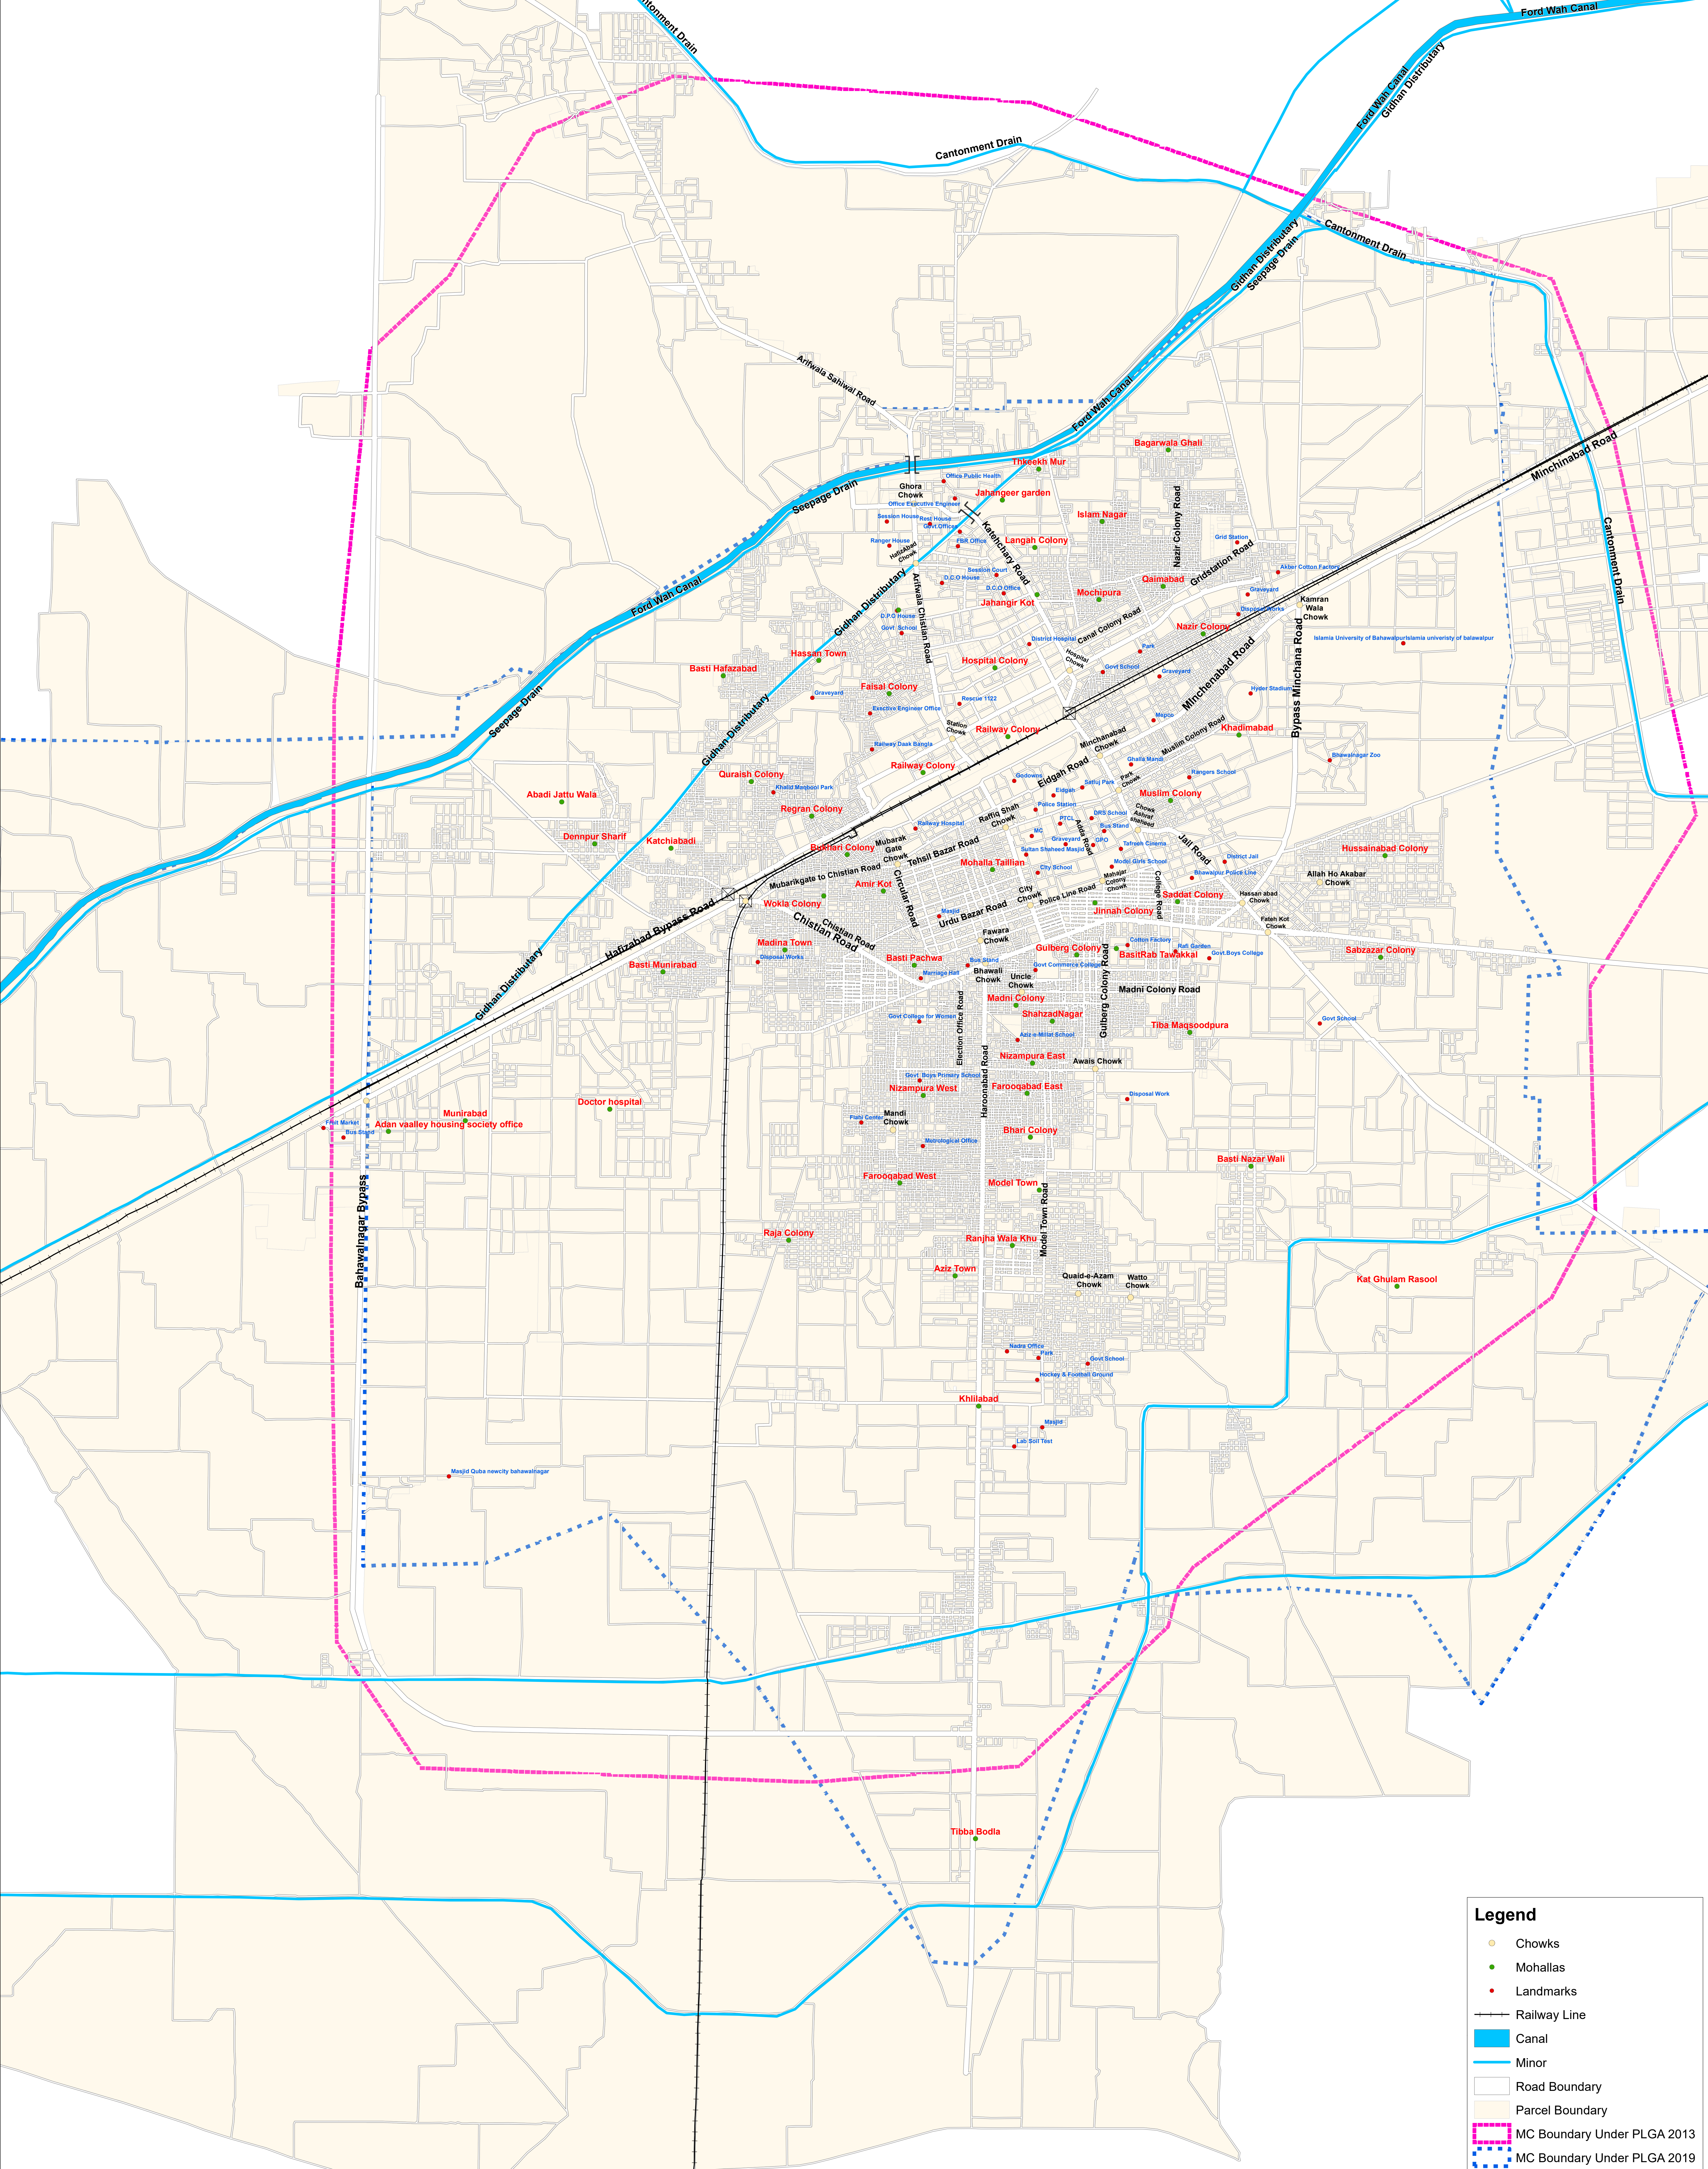

# Base Map - Bahawalnagar City (2023-24)

**Legend**

- Chowks
- Mohallas
- Landmarks
- Railway Line
- Canal
- Minor
- Road Boundary
- Parcel Boundary
- MC Boundary Under PLGA 2013
- MC Boundary Under PLGA 2019