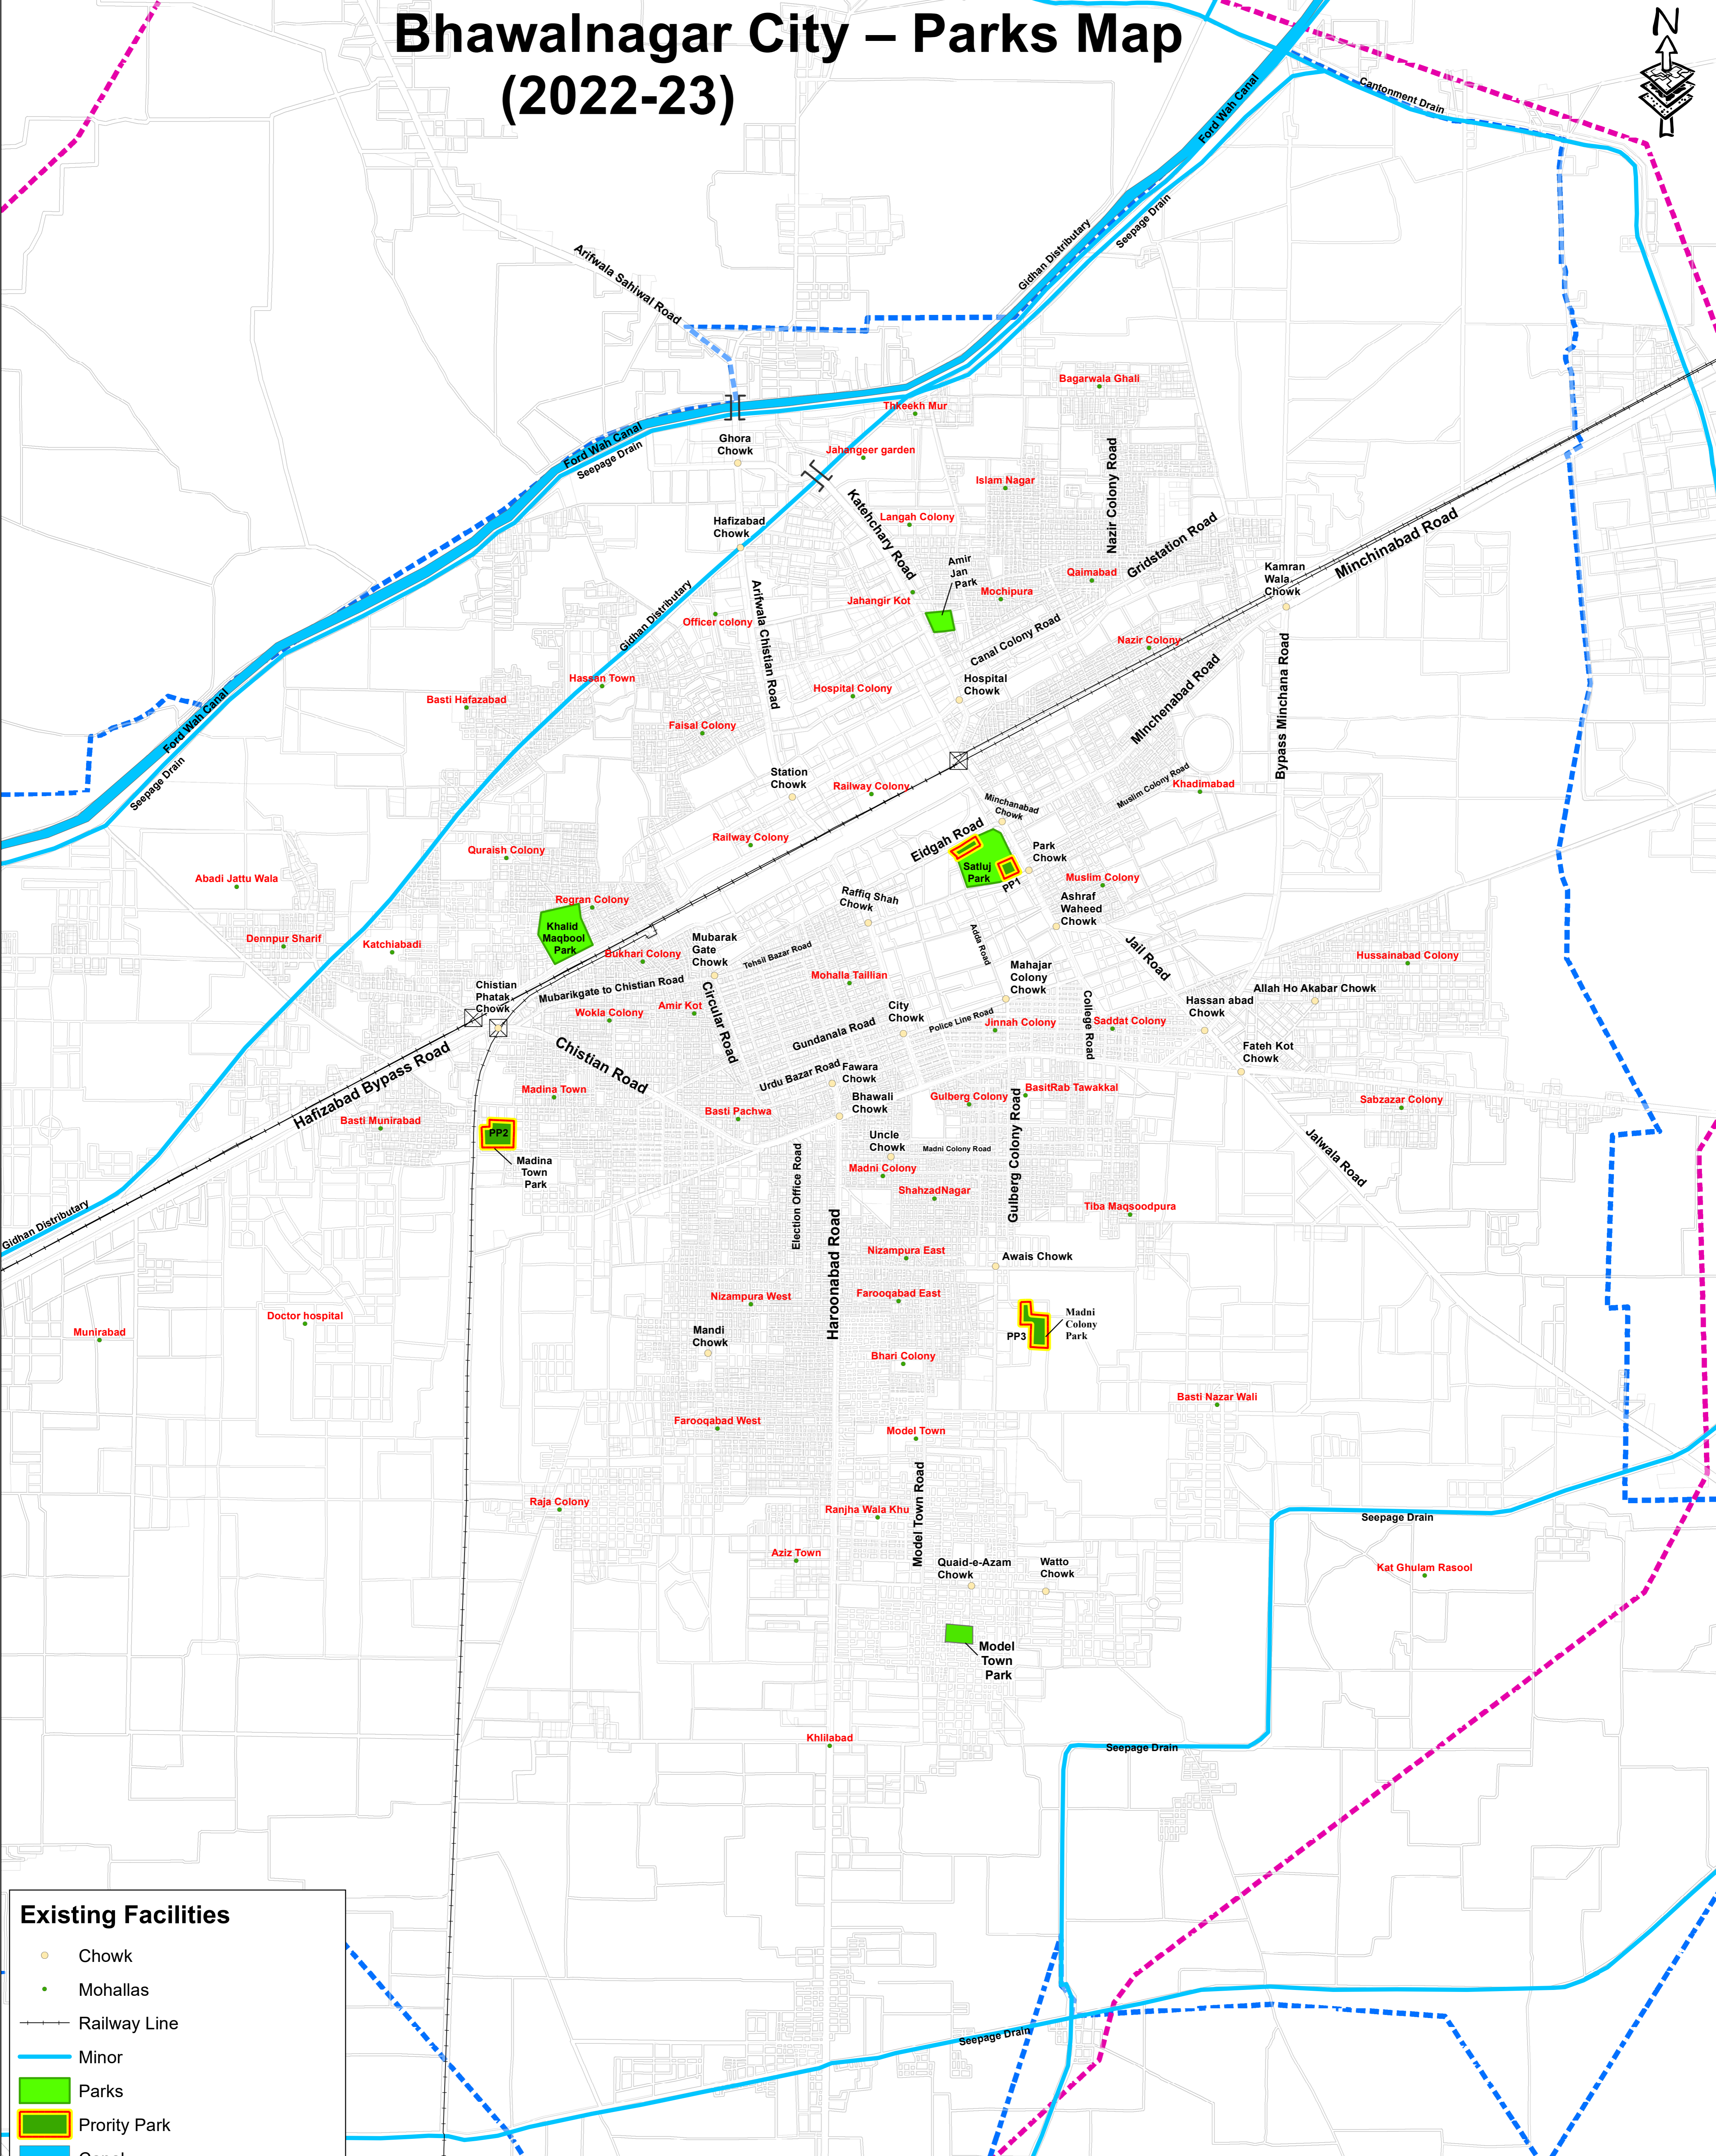

Bhawalnagar City – Parks Map (2022-23)

Existing Facilities

- Chowk
- Mohallas
- Railway Line
- Minor
- Parks
- Priority Park
- Canal
- Road Boundary
- Parcel Boundary
- MC Boundary Under PLGA 2013
- MC Boundary Under PLGA 2019

Priority Parks (2022-2023)			
Priority No.	Name of Parks	Location	Area (Kanal)
PP1	Satluj Park	Opp.DPS School	9
PP2	Madina Town Park	Disposal Madina Town	4
PP3	Madina Colony Park	Disposal Madni Colony	4