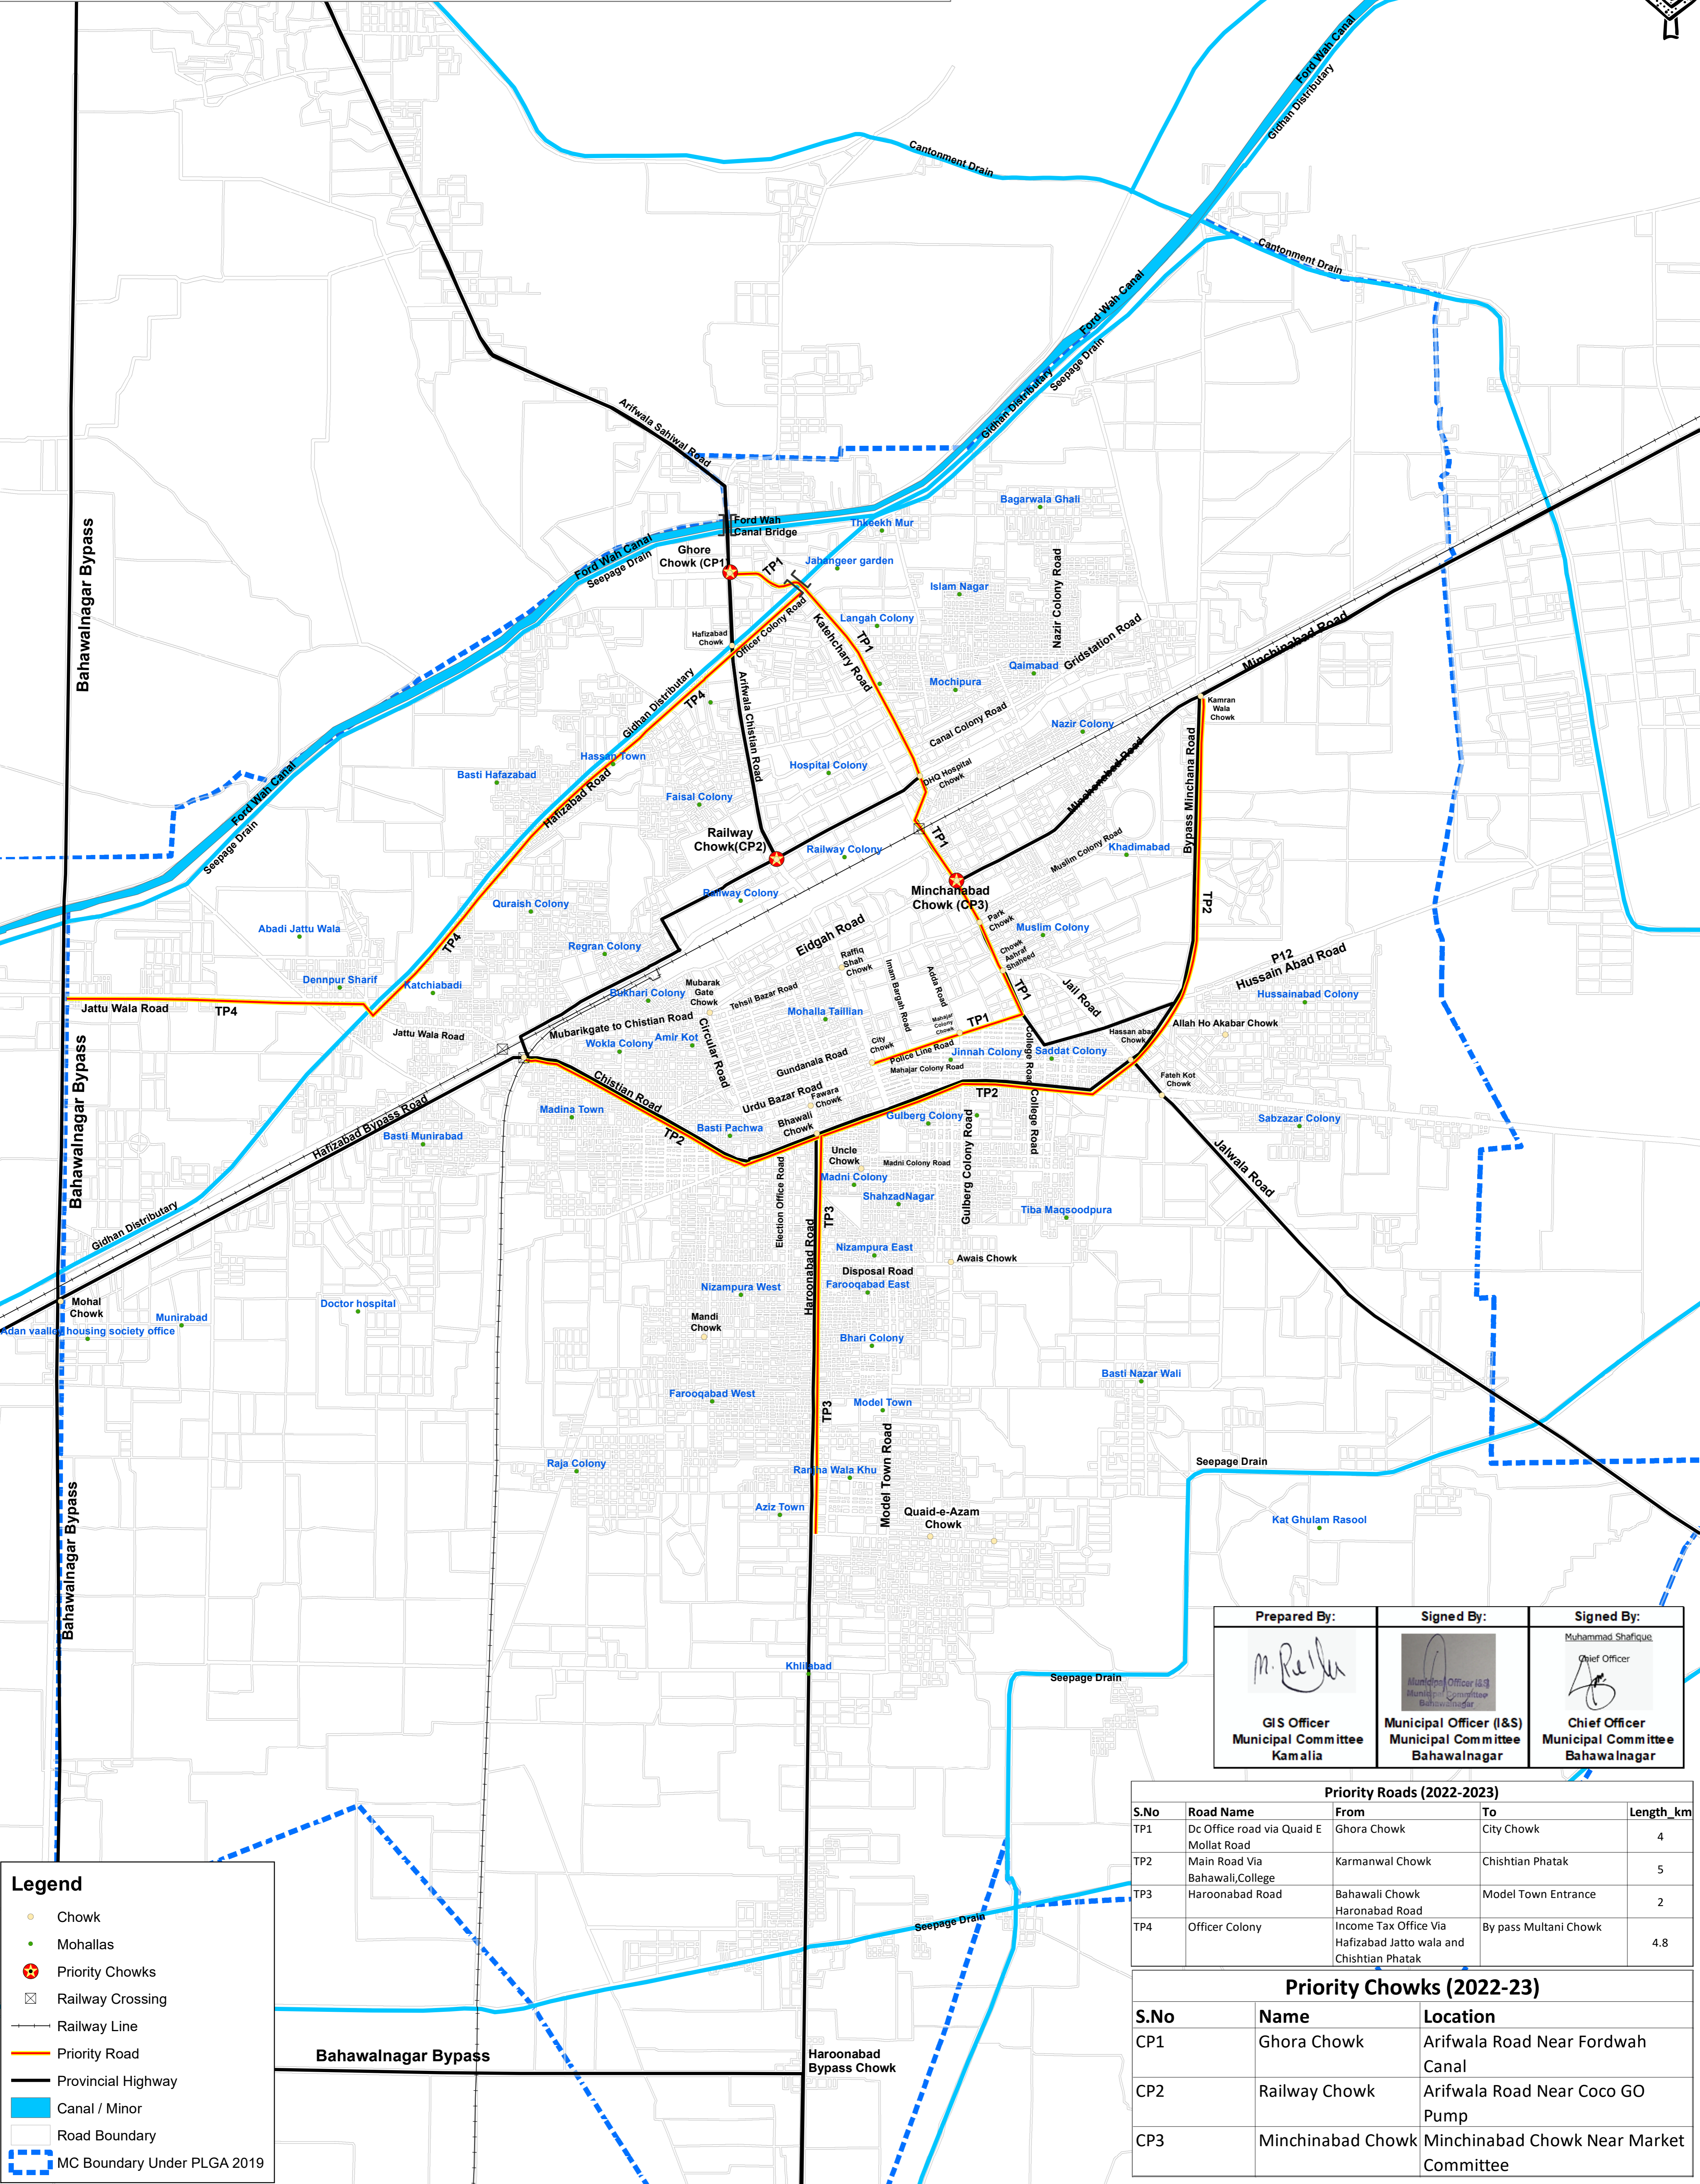

# Road & Chowk Map - Bhawalnagar City (2022-23)

**Legend**

- Chowk
- Mohallas
- ★ Priority Chowks
- Railway Crossing
- Railway Line
- Priority Road
- Provincial Highway
- Canal / Minor
- Road Boundary
- MC Boundary Under PLGA 2019

Priority Roads (2022-2023)				
S.No	Road Name	From	To	Length_km
TP1	Dc Office road via Quaid E Mollat Road	Ghora Chowk	City Chowk	4
TP2	Main Road Via Bahawali,College	Karmanwal Chowk	Chishtian Phatak	5
TP3	Haronabad Road	Bahawali Chowk Haronabad Road	Model Town Entrance	2
TP4	Officer Colony	Income Tax Office Via Hafizabad Jatto wala and Chishtian Phatak	By pass Multani Chowk	4.8

Priority Chowks (2022-23)		
S.No	Name	Location
CP1	Ghora Chowk	Arifwala Road Near Fordwah Canal
CP2	Railway Chowk	Arifwala Road Near Coco GO Pump
CP3	Minchinabad Chowk	Minchinabad Chowk Near Market Committee